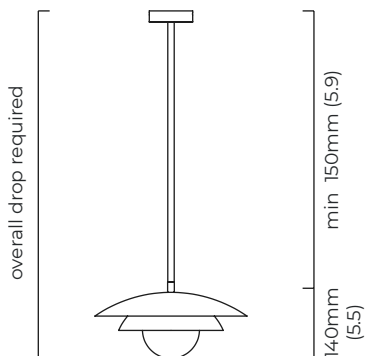

CARAPACE PENDANT (DROP ROD)

Inspired by the European Bistro culture of the turn of the twentieth century, Carapace is made from bronze, satin brass and hand blown glass and fitted by a drop rod.

FINISH

bronze and satin brass with opal glass shade
CARPEOBZGODR

SUSPENSION

drop rod with ceiling box

please specify the required overall drop from the ceiling to the bottom of the fitting

BULBS

240v - 1 x G9, 25w max halogen (or 2.3w LED 2700k)
120v - 1 x G9, 25w max halogen (or 2.3w LED 2700k)
(no bulbs supplied)

WEIGHT

5kg (11lbs)

CERTIFICATION

mounting plate dimensions