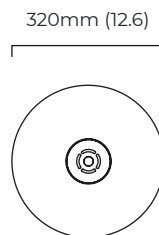

SUSPENSION

drop rod with ceiling box

please specify the required overall drop from the ceiling to the bottom of the fitting

BULBS

240v - 1 x G9, 25w max halogen (or 2.3w LED 2700k)
120v - 1 x G9, 25w max halogen (or 2.3w LED 2700k)
(no bulbs supplied)

WEIGHT

5kg (11lbs)

CERTIFICATION

mounting plate dimensions