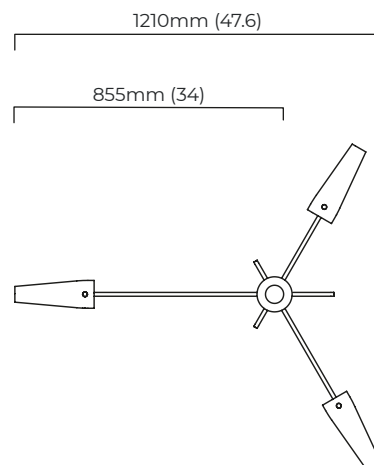

AXIS 3 PENDANT

Inspired by antique streetlamps and made from satin brass, bronzed brass, and conical smoked glass shades. It can be mounted close to the ceiling or suspended from a drop rod.

FINISH

satin brass with smoked glass shades
AXIPESBSC

dark bronze with smoked glass shades
AXIPESBZSC

SUSPENSION

drop rod with ceiling box

please specify the required overall drop from the ceiling to the bottom of the fitting

BULBS

240v - 3 x E14, 25w max (or 4.5w LED 2700k)

120v - 3 x E12, 25w max (or 4.5w LED 2700k)
(no bulbs supplied)

WEIGHT

9kg (19.8lbs)

CERTIFICATION

E492308

mounting plate dimensions