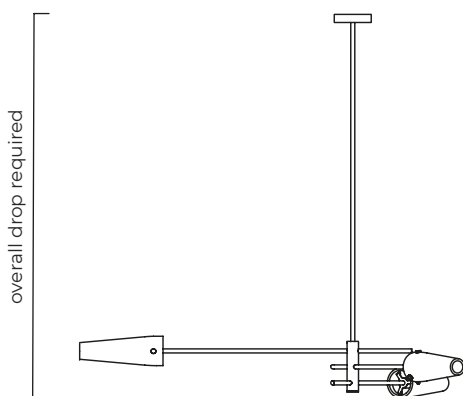

AXIS 3 PENDANT

Inspired by antique streetlamps and made from satin brass, bronzed brass, and conical smoked glass shades. It can be mounted close to the ceiling or suspended from a drop rod.

FINISH

satin brass with smoked glass shades
AXIPESBSC

dark bronze with smoked glass shades
AXIPESBZSC

SUSPENSION

drop rod with ceiling box

please specify the required overall drop from the ceiling to the bottom of the fitting

BULBS

240v - 3 x E14, 25w max (or 4.5w LED 2700k)

120v - 3 x E12, 25w max (or 4.5w LED 2700k)
(no bulbs supplied)

WEIGHT

9kg (19.8lbs)

CERTIFICATION

E492308

mounting plate dimensions