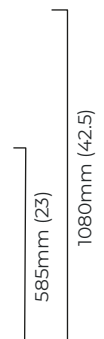

AXIS 3 PENDANT

Inspired by antique streetlamps and made from satin brass, bronzed brass, and conical smoked glass shades. It can be mounted close to the ceiling or suspended from a drop rod.

FINISH

satin brass with smoked glass shades
AXIPESBSC

dark bronze with smoked glass shades
AXIPESBZSC

SUSPENSION

drop rod with ceiling box

please specify the required overall drop from the ceiling to the bottom of the fitting

BULBS

240v - 3 x E14, 25w max (or 4.5w LED 2700k)

120v - 3 x E12, 25w max (or 4.5w LED 2700k)
(no bulbs supplied)

WEIGHT

9kg (19.8lbs)

CERTIFICATION

E492308

mounting plate dimensions