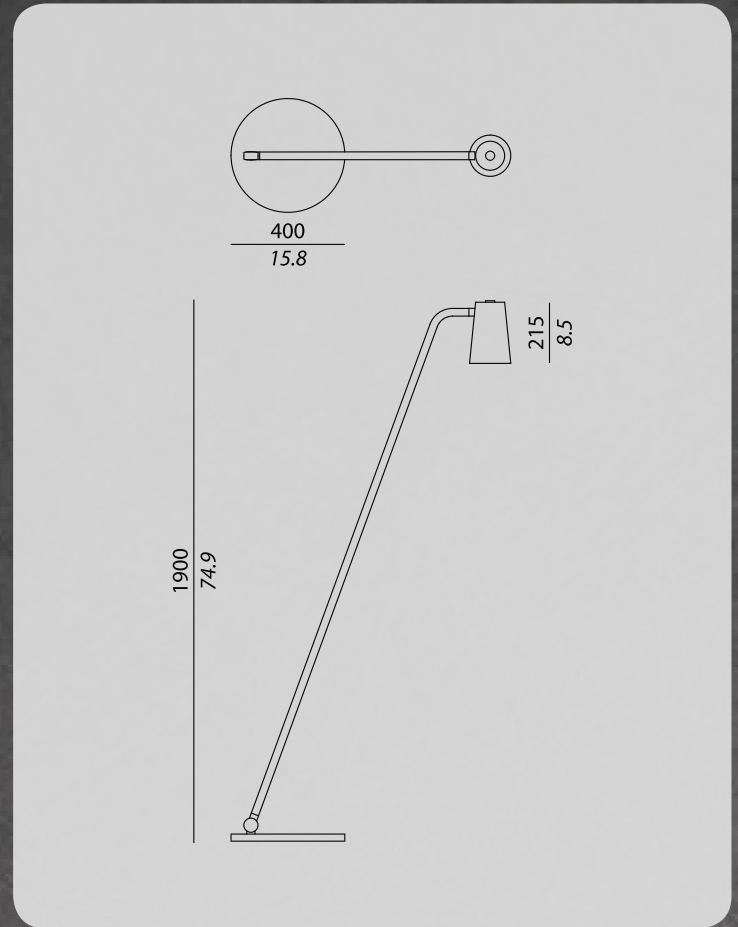

UP FL (USA)

TECHNICAL SHEET

LOCATION : indoor

IP CODE : IP20

TPOLOGY : Floor and reading lamp

FINISHES and MATERIALS :

Chrome with polished black nickel details. Covered by braided silky cord, grey colour

Satin bronze with satin brass details. Covered by braided silky cord, dark honey colour

DIFFUSER :

Chrome with gold lining

Satin bronze with gold lining

CABLE

MATERIAL :

Black cable. Switch on to the base

LENGTH OF THE CABLE :

17.7 inc + 66.9 inc

LIGHT SOURCE

LIGHT SOURCES *not* included :

2 x E26 Fluorescent (CFL)

POWER : 11 W

Suitable for LED lamps

BOX SIZES

Box 1:

WIDTH : 14.7 inc

DEPTH : 6.8 inc

HIGHT : 87 inc

WEIGHT : 17.7 lb

Box 2:

WIDTH : 20.5 inc

DEPTH : 20.5 inc

HIGHT : 6.4 inc

WEIGHT : 30.9 lb

TECHNICAL DRAWINGS

CERTIFICATION