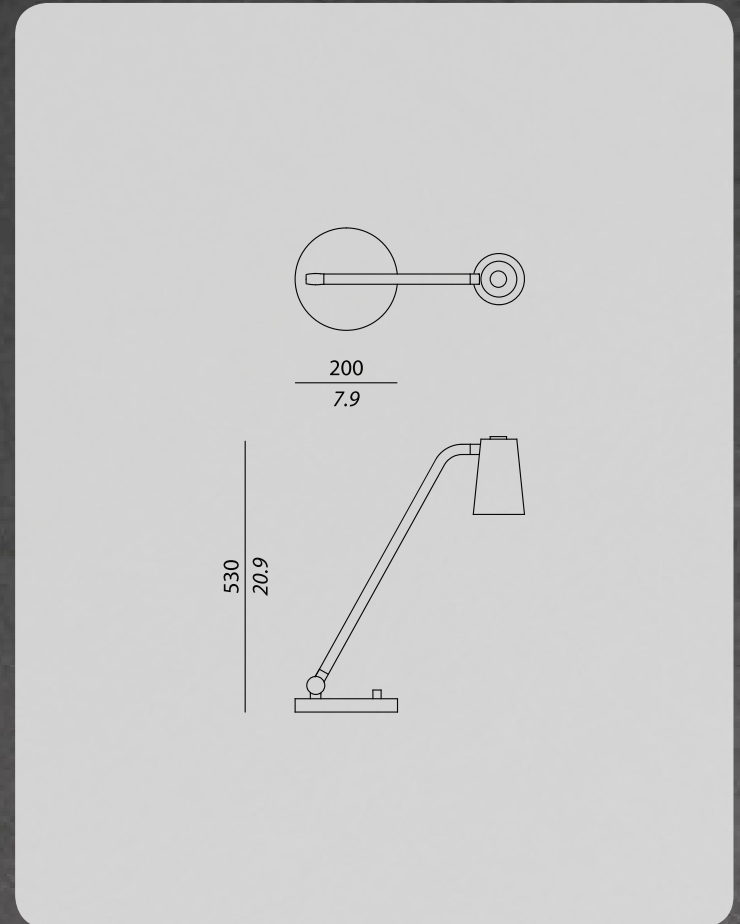

UP DESK (USA)

TECHNICAL SHEET

LOCATION : indoor

IP CODE : IP20

TPOLOGY : Table and reading lamp

FINISHES and MATERIALS :

Chrome with polished black nickel details. Covered by braided silky cord, grey colour

11.8 inc + 66.9 inc

LIGHT SOURCE

LIGHT SOURCE *not included* :

1 x E27 Led

POWER : 5 W

COLOUR TEMPERATURE : 2700 K

CRI : 90

EMISSION : 800 Lm

BOX SIZES

Box 1:

WIDTH : 22.5 inc

DEPTH : 9.9 inc

HIGHT : 23.2 inc

WEIGHT : 13.3 lb

TECHNICAL DRAWINGS

CERTIFICATION