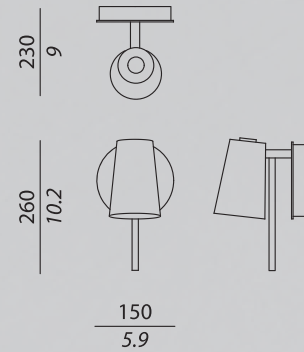

UP AP (USA)

TECHNICAL SHEET

LOCATION : indoor

IP CODE : IP20

TPOLOGY : Applique lamp

FINISHES and MATERIALS :

Chrome with polished black nickel details. Covered by braided silky cord, grey colour

Satin bronze with satin brass details. Covered by braided silky cord, dark honey colour

BOX SIZES

Box 1:

WIDTH : 10.7 inc

DEPTH : 8.7 inc

HIGHT : 9.9 inc

WEIGHT : 2.2 lb

TECHNICAL DRAWINGS

CERTIFICATION