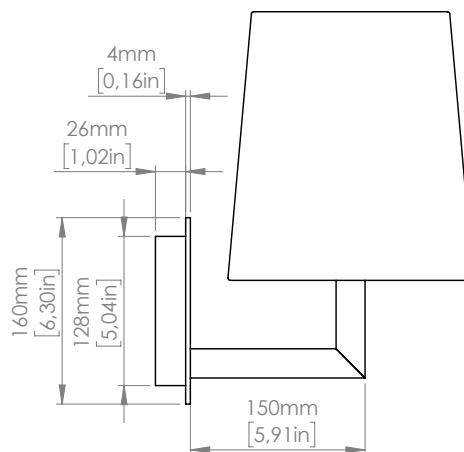

DIMMABLE

TA / TA DESK / FL / FL LISEUSE
Available, on demand, dimmer switch on the cable (to use dimmable LED light bulbs only)

IMBALLI / PACKAGING

Box 1	Box 2
L: 270 mm / 10.6"	L: 290 mm / 11.4"
P: 270 mm / 10.6"	P: 270 mm / 10.6"
H: 290 mm / 11.4"	H: 290 mm / 11.4"
Peso: 2 kg / 4.4 lbs	Peso: 0.5 kg / 1.1 lbs

IMBALLI / PACKAGING

Box 1	Box 2
L: 270 mm / 10.6"	L: 290 mm / 11.4"
P: 270 mm / 10.6"	P: 270 mm / 10.6"
H: 290 mm / 11.4"	H: 290 mm / 11.4"
Peso: 2 kg / 4.4 lbs	Peso: 0.5 kg / 1.1 lbs

IMBALLI / PACKAGING

Box 1	Box 2
L: 250 mm / 9.8"	L: 270 mm / 10.6"
P: 250 mm / 9.8"	P: 270 mm / 10.6"
H: 200 mm / 7.8"	H: 290 mm / 11.4"
Peso: 2 kg / 4.4 lbs	Peso: 1 kg / 2.2 lbs

IMBALLI / PACKAGING

Box 1	Box 2
L: 350 mm / 13.7"	L: 270 mm / 10.6"
P: 310 mm / 12.2"	P: 270 mm / 10.6"
H: 550 mm / 21.6"	H: 290 mm / 11.4"
Peso: 4 kg / 8.8 lbs	Peso: 1 kg / 2.2 lbs

IMBALLI / PACKAGING

Box 1	Box 2
L: 510 mm / 20"	L: 360 mm / 14.1"
P: 230 mm / 9"	P: 360 mm / 14.1"
H: 1230 mm / 48.4"	H: 360 mm / 14.1"
Peso: 5.5 kg / 12.1 lbs	Peso: 1 kg / 2.2 lbs

Copyright and/or design rights subsist in this drawing. No part of this drawing may be reproduced in any material form (including photocopying or storing in any medium electronic means, whether or not intentionally and whether or not as part or a larger publication) without the express permission of the copyright owner, Contardi Lighting S.r.l.. Further and without prejudice to the above, this drawing and all information relating thereto is confidential, and shall not be communicated to a third party without the consent of Contardi lighting srl. Contardi lighting srl asserts all rights to be identified as the author of the work and otherwise.