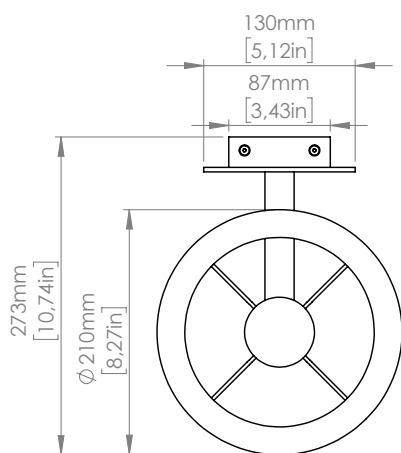

DIMMABLE

TA / TA DESK / FL / FL LISEUSE
Available, on demand, dimmer switch on the cable (to use dimmable LED light bulbs only)

IMBALLI / PACKAGING

Box 1	Box 2
L: 270 mm / 10.6"	L: 290 mm / 11.4"
P: 270 mm / 10.6"	P: 270 mm / 10.6"
H: 290 mm / 11.4"	H: 290 mm / 11.4"
Peso: 2 kg / 4.4 lbs	Peso: 0.5 kg / 1.1 lbs

IMBALLI / PACKAGING

Box 1	Box 2
L: 270 mm / 10.6"	L: 290 mm / 11.4"
P: 270 mm / 10.6"	P: 270 mm / 10.6"
H: 290 mm / 11.4"	H: 290 mm / 11.4"
Peso: 2 kg / 4.4 lbs	Peso: 0.5 kg / 1.1 lbs

IMBALLI / PACKAGING

Box 1	Box 2
L: 250 mm / 9.8"	L: 270 mm / 10.6"
P: 250 mm / 9.8"	P: 270 mm / 10.6"
H: 200 mm / 7.8"	H: 290 mm / 11.4"
Peso: 2 kg / 4.4 lbs	Peso: 1 kg / 2.2 lbs

IMBALLI / PACKAGING

Box 1	Box 2
L: 350 mm / 13.7"	L: 270 mm / 10.6"
P: 310 mm / 12.2"	P: 270 mm / 10.6"
H: 550 mm / 21.6"	H: 290 mm / 11.4"
Peso: 4 kg / 8.8 lbs	Peso: 1 kg / 2.2 lbs

IMBALLI / PACKAGING

Box 1	Box 2
L: 510 mm / 20"	L: 360 mm / 14.1"
P: 230 mm / 9"	P: 360 mm / 14.1"
H: 1230 mm / 48.4"	H: 360 mm / 14.1"
Peso: 5.5 kg / 12.1 lbs	Peso: 1 kg / 2.2 lbs

Copyright and/or design rights subsist in this drawing. No part of this drawing may be reproduced in any material form (including photocopying or storing in any medium electronic means, whether or not intentionally and whether or not as part or a larger publication) without the express permission of the copyright owner, Contardi Lighting S.r.l.. Further and without prejudice to the above, this drawing and all information relating thereto is confidential, and shall not be communicated to a third party without the consent of Contardi lighting srl. Contardi lighting srl asserts all rights to be identified as the author of the work and otherwise.