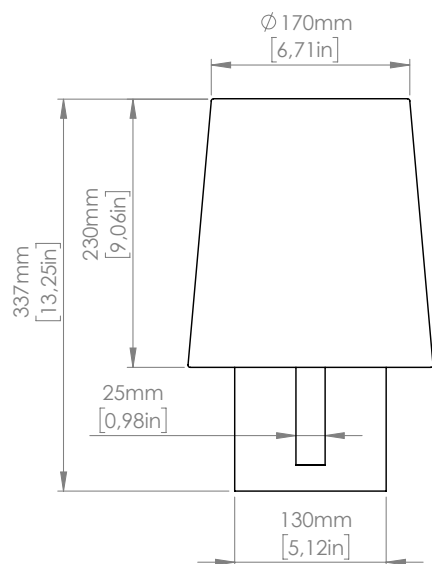

DIMMABLE

TA / TA DESK / FL / FL LISEUSE
Available, on demand, dimmer switch on the cable (to use dimmable LED light bulbs only)

IMBALLI / PACKAGING

Box 1	Box 2
L: 270 mm / 10.6"	L: 290 mm / 11.4"
P: 270 mm / 10.6"	P: 270 mm / 10.6"
H: 290 mm / 11.4"	H: 290 mm / 11.4"
Peso: 2 kg / 4.4 lbs	Peso: 0.5 kg / 1.1 lbs

IMBALLI / PACKAGING

Box 1	Box 2
L: 270 mm / 10.6"	L: 290 mm / 11.4"
P: 270 mm / 10.6"	P: 270 mm / 10.6"
H: 290 mm / 11.4"	H: 290 mm / 11.4"
Peso: 2 kg / 4.4 lbs	Peso: 0.5 kg / 1.1 lbs

IMBALLI / PACKAGING

Box 1	Box 2
L: 250 mm / 9.8"	L: 270 mm / 10.6"
P: 250 mm / 9.8"	P: 270 mm / 10.6"
H: 200 mm / 7.8"	H: 290 mm / 11.4"
Peso: 2 kg / 4.4 lbs	Peso: 1 kg / 2.2 lbs

IMBALLI / PACKAGING

Box 1	Box 2
L: 350 mm / 13.7"	L: 270 mm / 10.6"
P: 310 mm / 12.2"	P: 270 mm / 10.6"
H: 550 mm / 21.6"	H: 290 mm / 11.4"
Peso: 4 kg / 8.8 lbs	Peso: 1 kg / 2.2 lbs

IMBALLI / PACKAGING

Box 1	Box 2
L: 510 mm / 20"	L: 360 mm / 14.1"
P: 230 mm / 9"	P: 360 mm / 14.1"
H: 1230 mm / 48.4"	H: 360 mm / 14.1"
Peso: 5.5 kg / 12.1 lbs	Peso: 1 kg / 2.2 lbs

Copyright and/or design rights subsist in this drawing. No part of this drawing may be reproduced in any material form (including photocopying or storing in any medium electronic means, whether or not intentionally and whether or not as part or a larger publication) without the express permission of the copyright owner, Contardi Lighting S.r.l.. Further and without prejudice to the above, this drawing and all information relating thereto is confidential, and shall not be communicated to a third party without the consent of Contardi lighting srl. Contardi lighting srl asserts all rights to be identified as the author of the work and otherwise.