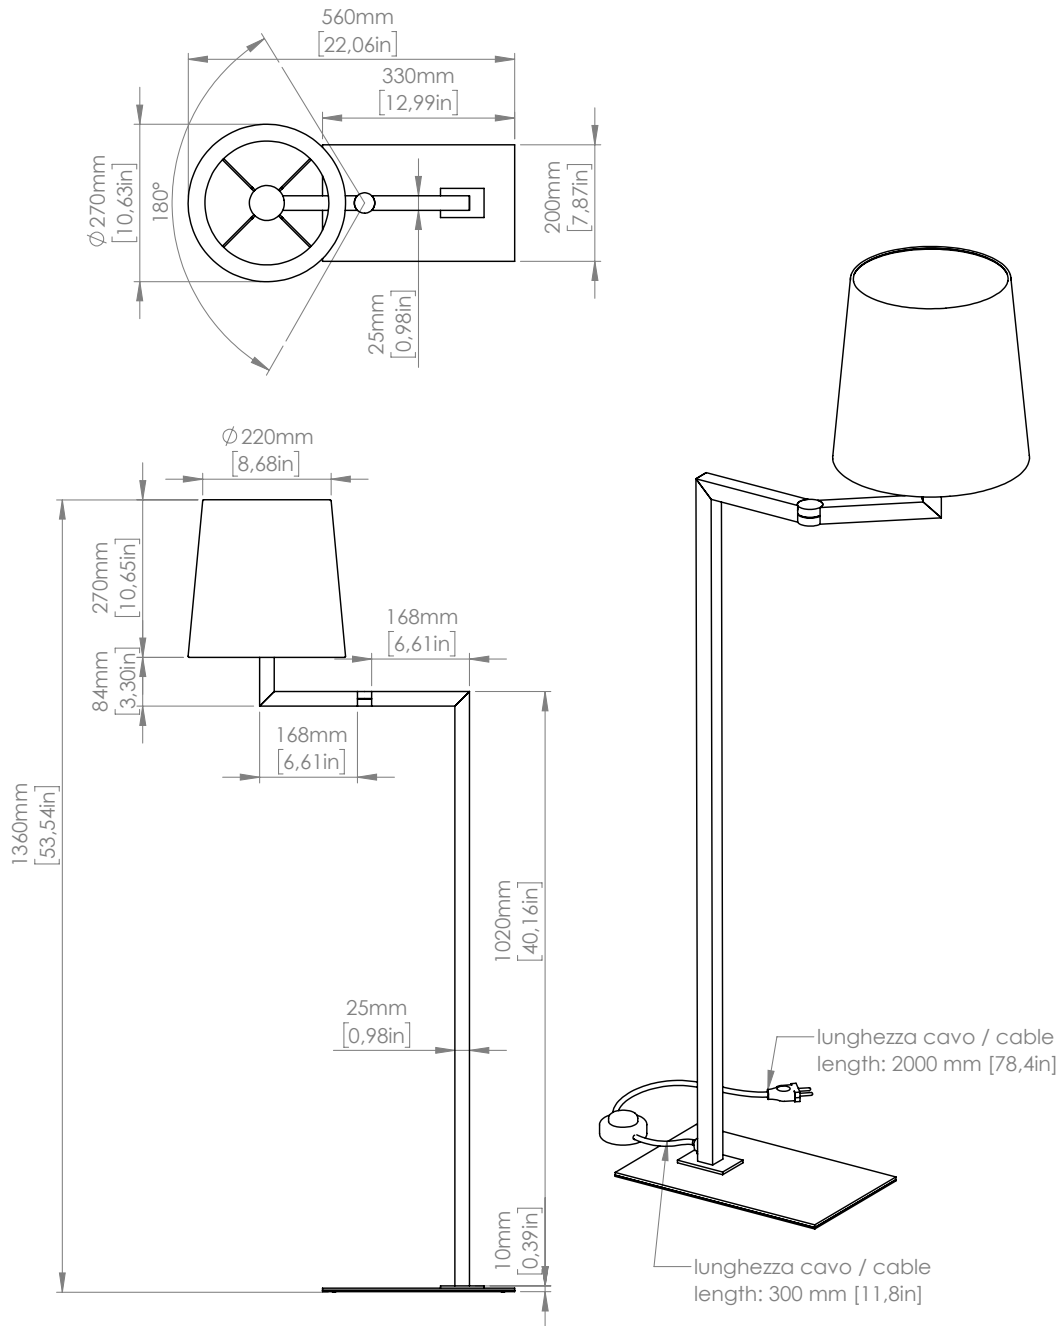

IMBALLI / PACKAGING

Box 1	Box 2
L: 270 mm / 10.6"	L: 290 mm / 11.4"
P: 270 mm / 10.6"	P: 270 mm / 10.6"
H: 290 mm / 11.4"	H: 290 mm / 11.4"
Peso: 2 kg / 4.4 lbs	Peso: 0.5 kg / 1.1 lbs

IMBALLI / PACKAGING

Box 1	Box 2
L: 250 mm / 9.8"	L: 270 mm / 10.6"
P: 250 mm / 9.8"	P: 270 mm / 10.6"
H: 200 mm / 7.8"	H: 290 mm / 11.4"
Peso: 2 kg / 4.4 lbs	Peso: 1 kg / 2.2 lbs

IMBALLI / PACKAGING

Box 1	Box 2
L: 350 mm / 13.7"	L: 270 mm / 10.6"
P: 310 mm / 12.2"	P: 270 mm / 10.6"
H: 550 mm / 21.6"	H: 290 mm / 11.4"
Peso: 4 kg / 8.8 lbs	Peso: 1 kg / 2.2 lbs

IMBALLI / PACKAGING

Box 1	Box 2	Box 3
L: 110 mm / 4.3"	L: 360 mm / 14.1"	L: 430 mm / 16.9"
P: 110 mm / 4.3"	P: 360 mm / 14.1"	P: 430 mm / 16.9"
H: 170 mm / 66.9"	H: 360 mm / 14.1"	H: 180 mm / 7"
Peso: 4 kg / 8.8 lbs	Peso: 1 kg / 2.2 lbs	Peso: 4 kg / 8.8 lbs

IMBALLI / PACKAGING

Box 1	Box 2
L: 510 mm / 20"	L: 360 mm / 14.1"
P: 230 mm / 9"	P: 360 mm / 14.1"
H: 1230 mm / 48.4"	H: 360 mm / 14.1"
Peso: 5.5 kg / 12.1 lbs	Peso: 1 kg / 2.2 lbs

Copyright and/or design rights subsist in this drawing. No part of this drawing may be reproduced in any material form (including photocopying or storing in any medium electronic means, whether or not intentionally and whether or not as part or a larger publication) without the express permission of the copyright owner, Contardi Lighting S.r.l.. Further and without prejudice to the above, this drawing and all information relating thereto is confidential, and shall not be communicated to a third party without the consent of Contardi lighting srl. Contardi lighting srl asserts all rights to be identified as the author of the work and otherwise.