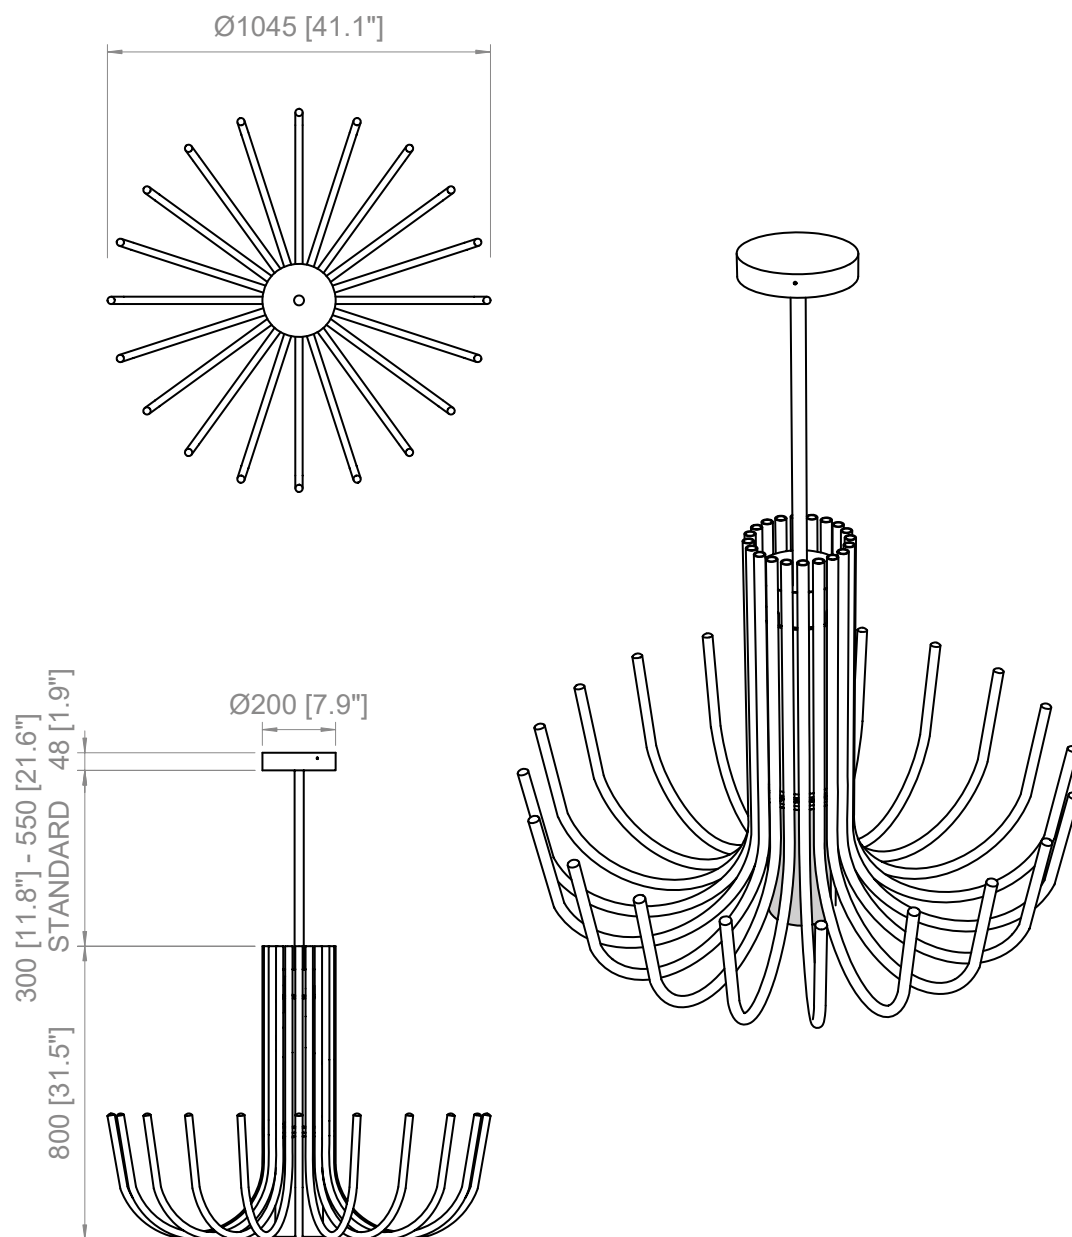

PRODOTTO / PRODUCT

PESO / WEIGHT
23 kg / 50.7 lbs

BOX 1

L: 120 cm / 47.2"
W: 120 cm / 47.2"
H: 90 cm / 35.4"

PESO / WEIGHT
25 kg / 55.1 lbs