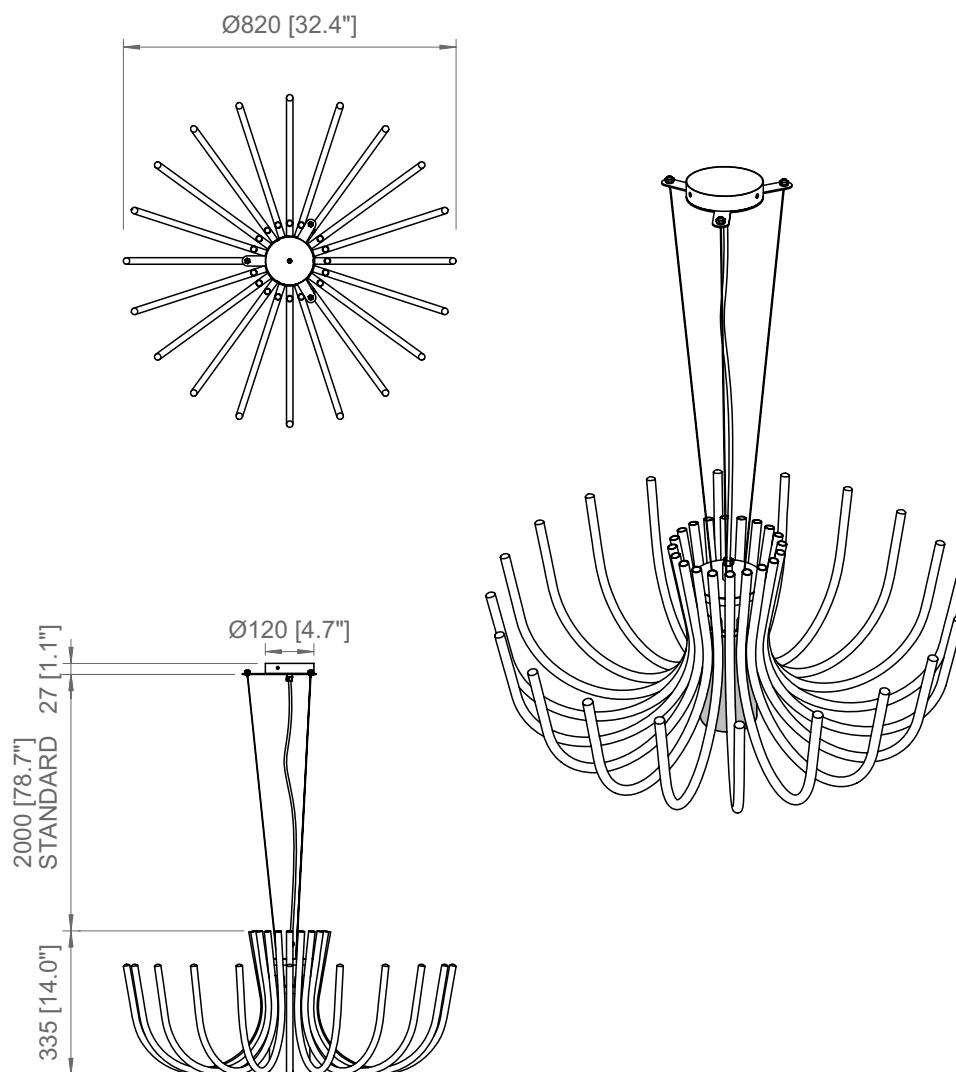

STARDUST

Marcello Colli & Maurizio Di Mauro

SO SMALL

SO LARGE

Ispirato ai grandi lampadari classici, ma con un look più essenziale dato dall'uso del solo metallo senza alcun elemento decorativo aggiuntivo. Stardust prevede una duplice illuminazione, fornita dai microled posizionati alle estremità superiori dei singoli bracci e dalla lampadina inserita nel cilindro in vetro che rappresenta la sorgente principale che illumina verso il basso. Sono previste due altezze standard per lo stelo di sospensione oppure "su misura".

Inspired by the big classic chandeliers, but with a more essential look given by the use of metal without any additional decorative element. Stardust provides a double illumination, provided by the microled positioned at the upper ends of the individual arms and by the bulb inserted in the glass cylinder which represents the main source that illuminates downwards. Available in two standard or "custom" suspension heights.

USA / LIGHT SOURCE

E26 dimmerabile LED
You can use LED light bulbs of the
highest available wattage

DIMMABLE

Compatible with remote control systems

Custom LED - Not dimmable

1 X E26 +
20 X 3W
Custom LED light
Lumen: 4.500

L: 120 cm / 47.2"
W: 120 cm / 47.2"
H: 90 cm / 35.4"

PESO / WEIGHT
25 kg / 55.1 lbs

Copyright and/or design rights subsist in this drawing. No part of this drawing may be reproduced in any material form (including photocopying or storing in any medium electronic means, whether or not intentionally and whether or not as part or a larger publication) without the express permission of the copyright owner, Contardi Lighting S.r.l.. Further and without prejudice to the above, this drawing and all information relating thereto is confidential, and shall not be communicated to a third party without the consent of Contardi lighting srl. Contardi lighting srl asserts all rights to be identified as the author of the work and otherwise.