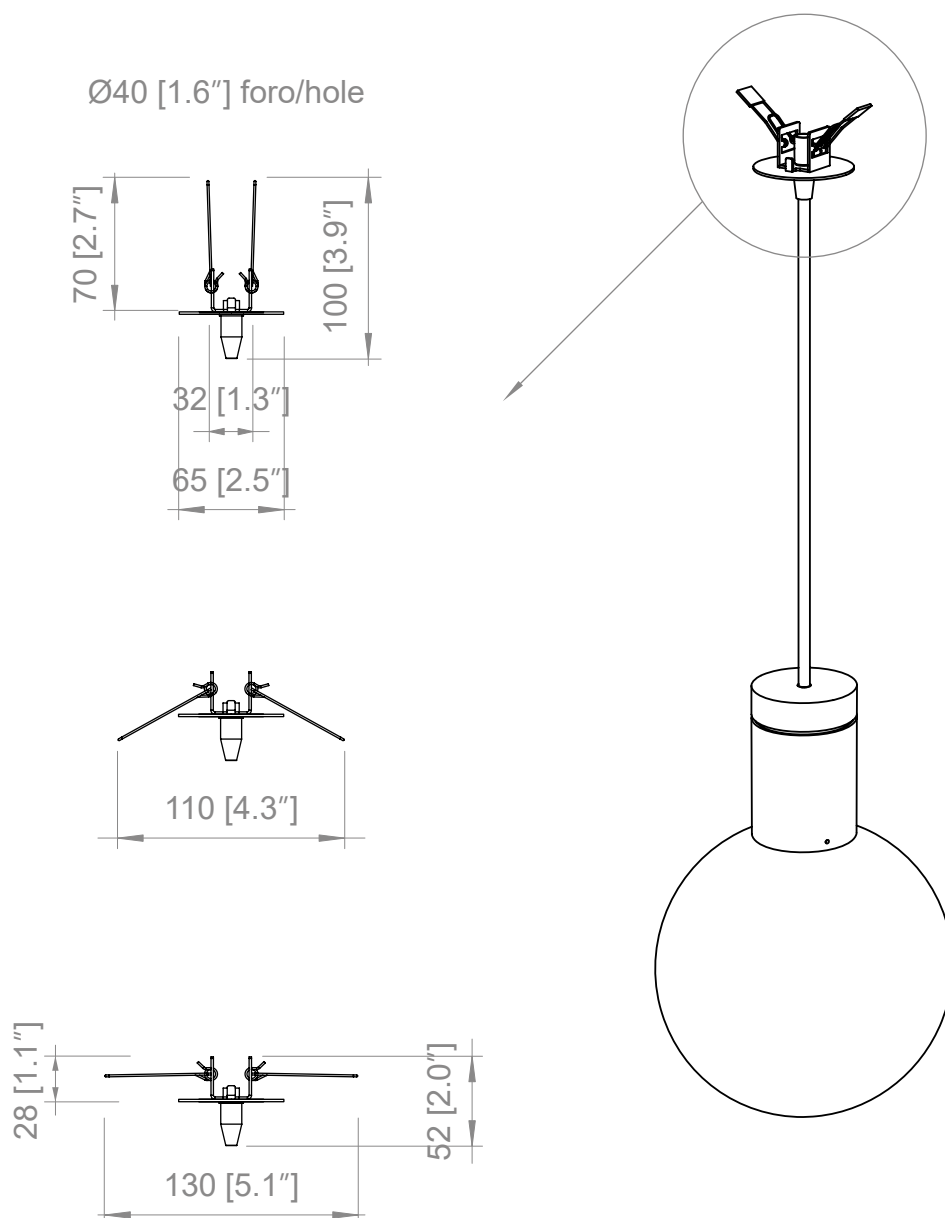

Ø200
SPOT

Ø120
SPOT

LENTI / LENSES

Ø70
ENGRAVED

Ø70
FLOOD

Ø70
SPOT

SFERE Ø120 / SPHERES Ø4.7"

PRODOTTO / PRODUCT

BOX 1

PESO / WEIGHT
0,5 kg / 1.1 lbs

L: 19 cm / 7.5"
W: 19 cm / 7.5"
H: 19 cm / 7.5"

PESO / WEIGHT
1 kg / 2.2 lbs

SFERE Ø200 / SPHERES Ø7.8"

PRODOTTO / PRODUCT

BOX 1

PESO / WEIGHT
0,5 kg / 1.1 lbs

L: 27 cm / 10.6"
W: 27 cm / 10.6"
H: 29 cm / 11.4"

PESO / WEIGHT
1 kg / 2.2 lbs

SFERE / SPHERES

SFERE Ø120 / SPHERES Ø4.7"

PRODOTTO / PRODUCT BOX 1

PESO / WEIGHT
0,5 kg / 1.1 lbs

L: 19 cm / 7.5"
W: 19 cm / 7.5"
H: 19 cm / 7.5"

PESO / WEIGHT
1 kg / 2.2 lbs

SFERE Ø200 / SPHERES Ø7.8"

PRODOTTO / PRODUCT BOX 1

PESO / WEIGHT
0,5 kg / 1.1 lbs

L: 27 cm / 10.6"
W: 27 cm / 10.6"
H: 29 cm / 11.4"

PESO / WEIGHT
1 kg / 2.2 lbs

Copyright and/or design rights subsist in this drawing. No part of this drawing may be reproduced in any material form (including photocopying or storing in any medium electronic means, whether or not intentionally and whether or not as part or a larger publication) without the express permission of the copyright owner, Contardi Lighting S.r.l.. Further and without prejudice to the above, this drawing and all information relating thereto is confidential, and shall not be communicated to a third party without the consent of Contardi lighting srl. Contardi lighting srl asserts all rights to be identified as the author of the work and otherwise.