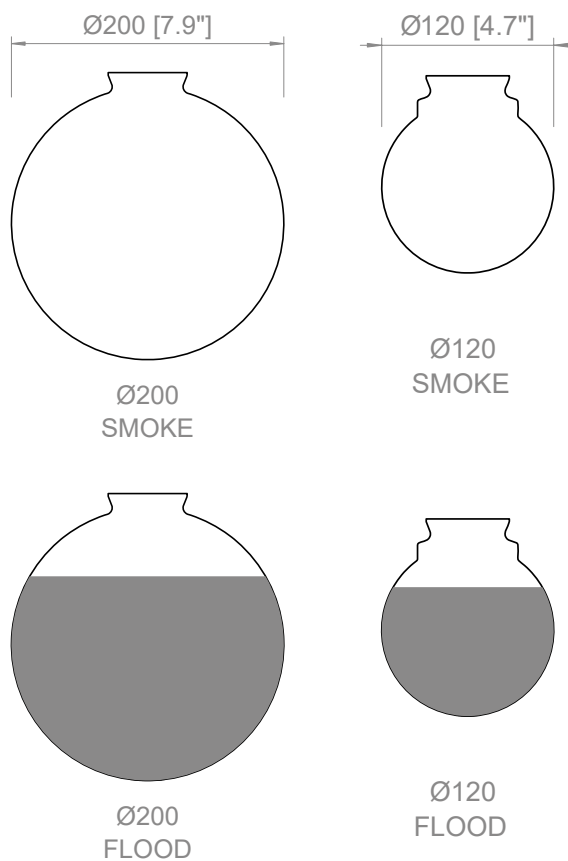

Ø200
SPOT

Ø120
SPOT

LENTI / LENSES

Ø70
ENGRAVED

Ø70
FLOOD

Ø70
SPOT

SFERE Ø120 / SPHERES Ø4.7"

PRODOTTO / PRODUCT

BOX 1

PESO / WEIGHT
0,5 kg / 1.1 lbs

L: 19 cm / 7.5"
W: 19 cm / 7.5"
H: 19 cm / 7.5"

PESO / WEIGHT
1 kg / 2.2 lbs

SFERE Ø200 / SPHERES Ø7.8"

PRODOTTO / PRODUCT

BOX 1

PESO / WEIGHT
0,5 kg / 1.1 lbs

L: 27 cm / 10.6"
W: 27 cm / 10.6"
H: 29 cm / 11.4"

PESO / WEIGHT
1 kg / 2.2 lbs

SFERE / SPHERES

SFERE Ø120 / SPHERES Ø4.7"

PRODOTTO / PRODUCT BOX 1

PESO / WEIGHT
0,5 kg / 1.1 lbs

L: 19 cm / 7.5"
W: 19 cm / 7.5"
H: 19 cm / 7.5"

PESO / WEIGHT
1 kg / 2.2 lbs

SFERE Ø200 / SPHERES Ø7.8"

PRODOTTO / PRODUCT BOX 1

PESO / WEIGHT
0,5 kg / 1.1 lbs

L: 27 cm / 10.6"
W: 27 cm / 10.6"
H: 29 cm / 11.4"

PESO / WEIGHT
1 kg / 2.2 lbs

Copyright and/or design rights subsist in this drawing. No part of this drawing may be reproduced in any material form (including photocopying or storing in any medium electronic means, whether or not intentionally and whether or not as part or a larger publication) without the express permission of the copyright owner, Contardi Lighting S.r.l.. Further and without prejudice to the above, this drawing and all information relating thereto is confidential, and shall not be communicated to a third party without the consent of Contardi lighting srl. Contardi lighting srl asserts all rights to be identified as the author of the work and otherwise.