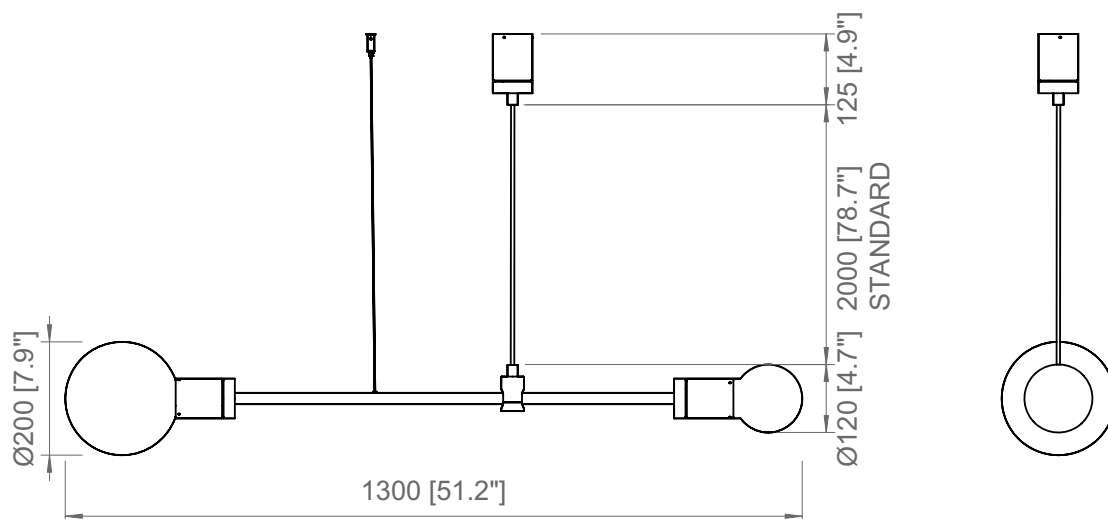

Ø200
SPOT

Ø120
SPOT

LENTI / LENSES

Ø70
ENGRAVED

Ø70
FLOOD

Ø70
SPOT

SFERE Ø120 / SPHERES Ø4.7"

PRODOTTO / PRODUCT

BOX 1

PESO / WEIGHT
0,5 kg / 1.1 lbs

L: 19 cm / 7.5"
W: 19 cm / 7.5"
H: 19 cm / 7.5"

PESO / WEIGHT
1 kg / 2.2 lbs

SFERE Ø200 / SPHERES Ø7.8"

PRODOTTO / PRODUCT

BOX 1

PESO / WEIGHT
0,5 kg / 1.1 lbs

L: 27 cm / 10.6"
W: 27 cm / 10.6"
H: 29 cm / 11.4"

PESO / WEIGHT
1 kg / 2.2 lbs

SFERE / SPHERES

SFERE Ø120 / SPHERES Ø4.7"

PRODOTTO / PRODUCT BOX 1

PESO / WEIGHT
0,5 kg / 1.1 lbs

L: 19 cm / 7.5"
W: 19 cm / 7.5"
H: 19 cm / 7.5"

PESO / WEIGHT
1 kg / 2.2 lbs

SFERE Ø200 / SPHERES Ø7.8"

PRODOTTO / PRODUCT BOX 1

PESO / WEIGHT
0,5 kg / 1.1 lbs

L: 27 cm / 10.6"
W: 27 cm / 10.6"
H: 29 cm / 11.4"

PESO / WEIGHT
1 kg / 2.2 lbs

Copyright and/or design rights subsist in this drawing. No part of this drawing may be reproduced in any material form (including photocopying or storing in any medium electronic means, whether or not intentionally and whether or not as part or a larger publication) without the express permission of the copyright owner, Contardi Lighting S.r.l.. Further and without prejudice to the above, this drawing and all information relating thereto is confidential, and shall not be communicated to a third party without the consent of Contardi lighting srl. Contardi lighting srl asserts all rights to be identified as the author of the work and otherwise.