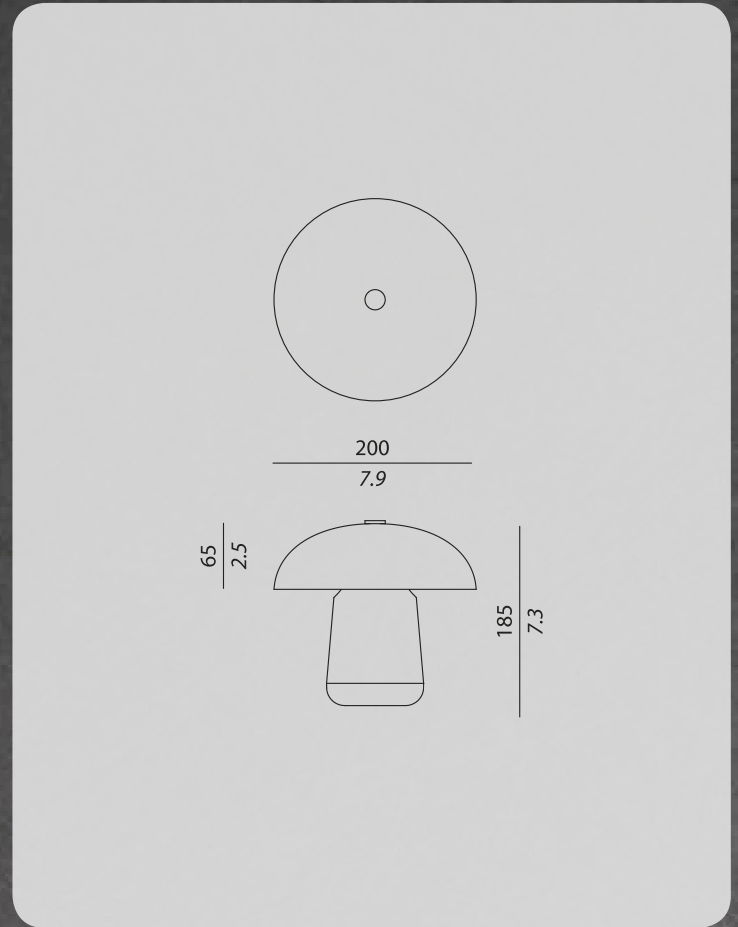

### TECHNICAL SHEET

**LOCATION :** indoor

**IP CODE :** IP20

**TPOLOGY :** Table lamp

**FINISHES and MATERIALS :**

*Light satin bronze or polished nickel or rose gold*

**DIFFUSER :**

*Light satin bronze or rose gold or polished nickel or white blown glass or black blown glass with gold lining*

### BOX SIZES

Box 1:

**WIDTH :** 10.7 inc

**DEPTH :** 10.7 inc

**HIGHT :** 11.4 inc

**WEIGHT :** 4.4 lb

### TECHNICAL DRAWINGS