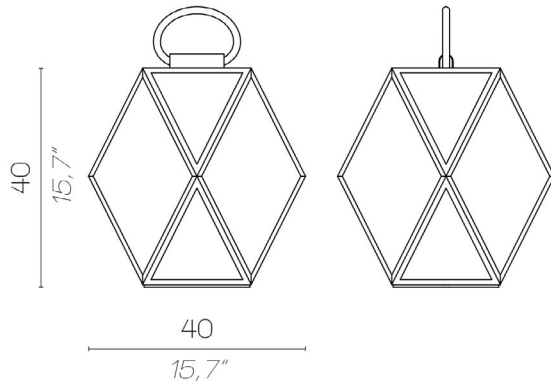

MUSE LANTERN OUTDOOR

small battery

medium

SO

click to
GO BACK ▲

Muse lantern

MUSE LANTERN OUTDOOR

medium