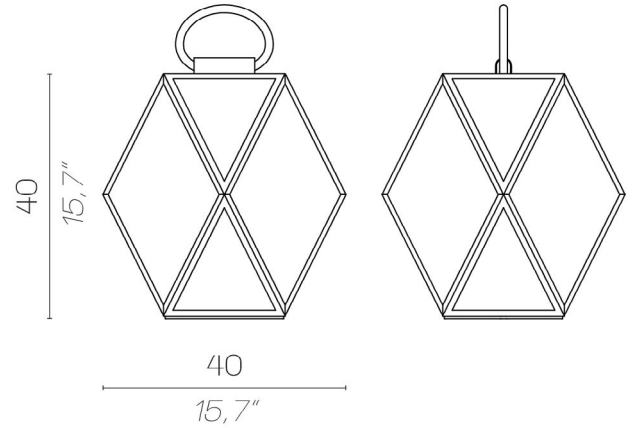

large

click to
GO BACK ▲

Muse lantern

MUSE LANTERN OUTDOOR / BATTERY

small

medium

click to
GO BACK ▲

Muse lantern

MUSE LANTERN OUTDOOR SO

SO medium

SO large

click to
GO BACK 