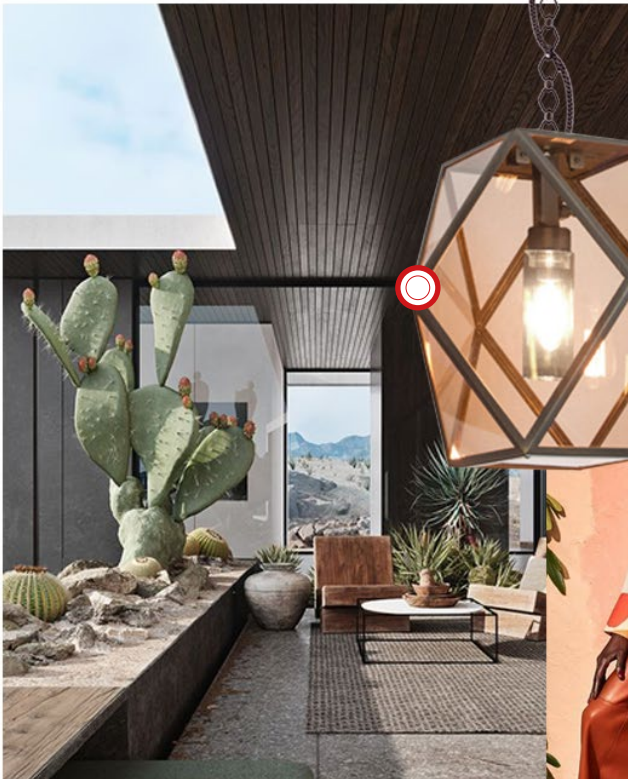

Muse lantern