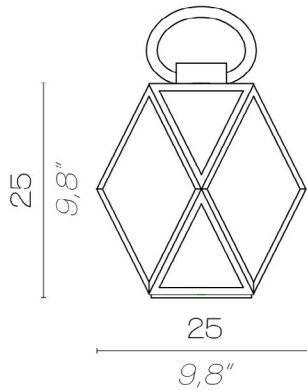

Muse lantern

MUSE LANTERN OUTDOOR / BATTERY

small