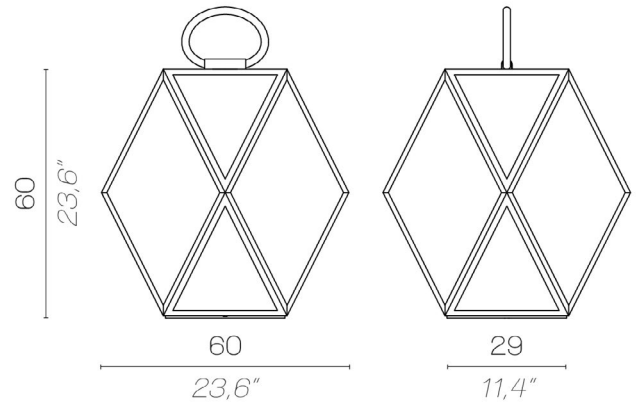

MUSE LANTERN OUTDOOR

small battery

medium

SO

click to
GO BACK ▲

Muse lantern

MUSE LANTERN OUTDOOR

medium