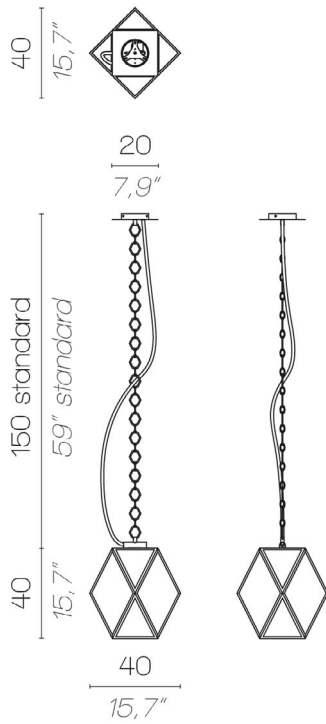

large

click to
GO BACK ▲

Muse lantern

MUSE LANTERN OUTDOOR / BATTERY

small

medium

click to
GO BACK ▲

Muse lantern

MUSE LANTERN OUTDOOR SO

SO medium

SO large

click to
GO BACK 