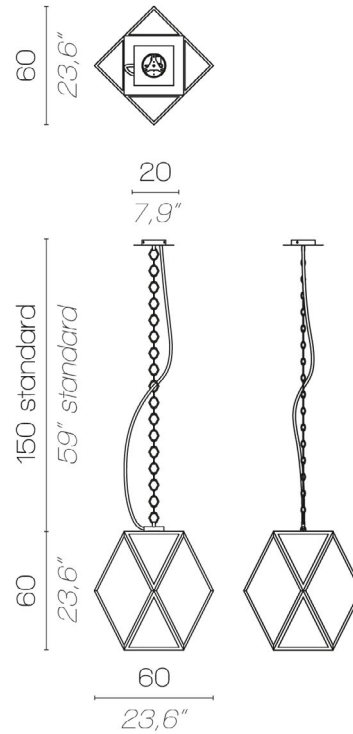

large

click to
GO BACK ▲

Muse lantern

MUSE LANTERN OUTDOOR / BATTERY

small

medium

click to
GO BACK ▲

Muse lantern

MUSE LANTERN OUTDOOR SO

SO medium

SO large

click to
GO BACK 