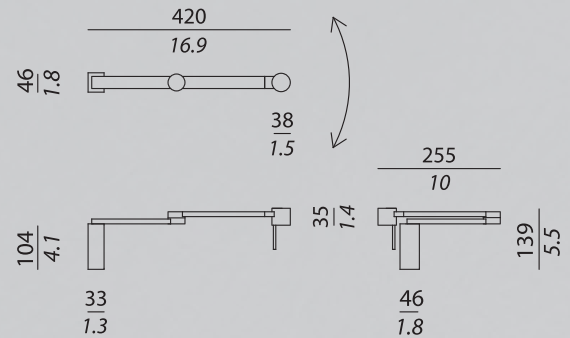

BOX SIZES

Box 1:

WIDTH : 13.1 inc

DEPTH : 8.3 inc

HIGHT : 2.7 inc

WEIGHT : 2.2 lb

TECHNICAL DRAWINGS

BOX SIZES