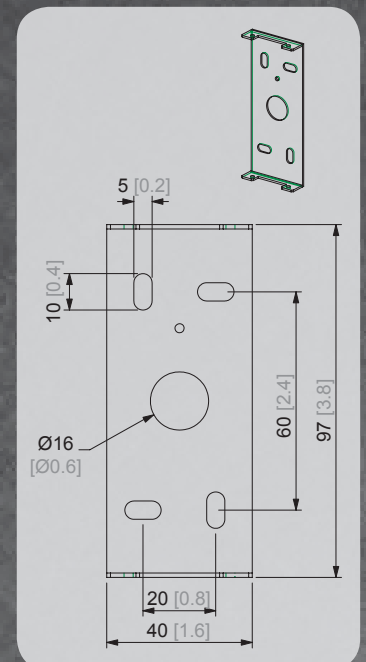

MANHATTAN AP (USA)

TECHNICAL SHEET

LOCATION : *indoor*

IP CODE : IP20

TPOLOGY : *Applique and reading lamp*

FINISHES and MATERIALS :

Satin bronze or satin nickel

SWITCH :

Available with or without switch, positioned on the blackplate

LIGHT SOURCE

LIGHT SOURCE included :

1 x LED custom

POWER : 3 W

COLOUR TEMPERATURE : 2800 K

CRI : >80

EMISSION : 500 Lm

BOX SIZES

Box 1:

WIDTH : 13.1 inc

DEPTH : 8.3 inc

HIGHT : 2.7 inc

WEIGHT : 2.2 lb

TECHNICAL DRAWINGS

BOX SIZES

BACK PLATE

CERTIFICATION