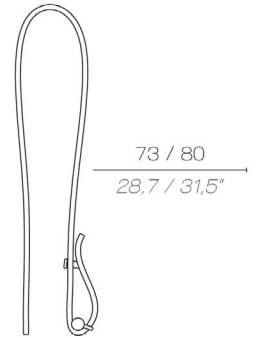

## G+T BATTERY & AP

G+T Battery

G+T AP

click to  
GO BACK 

# G+T BATTERY

G+T  
METAL PLATE FOR WALL

G+T  
TABLE FIXING ACCESSORY

G+T  
LEATHER COVERED SOFA  
HANGING ACCESSORY

accessories

click to  
GO BACK ▲

G+T