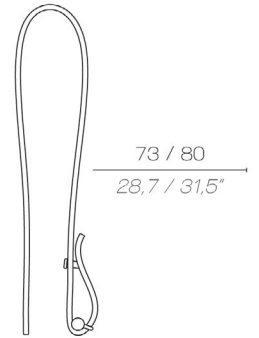

# G+T BATTERY

G+T  
METAL PLATE FOR WALL

G+T  
TABLE FIXING ACCESSORY

G+T  
LEATHER COVERED SOFA  
HANGING ACCESSORY

accessories

click to  
GO BACK ▲