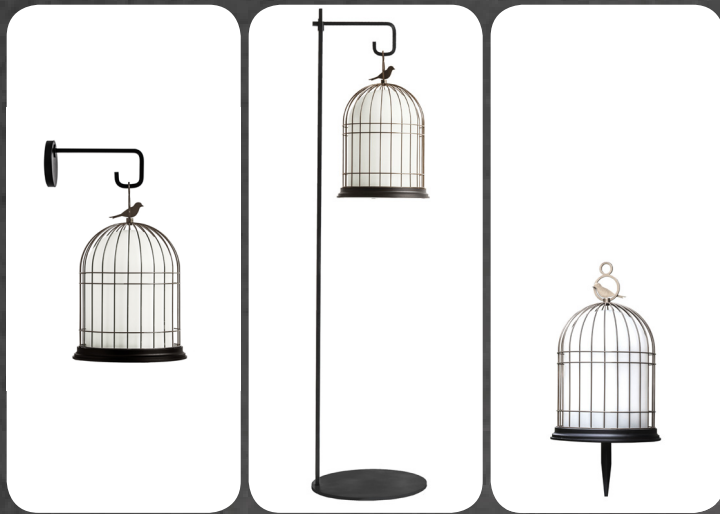

## TECHNICAL SHEET

**LOCATION :** *wet location*

**TPOLOGY :**

*Hook for wall*

*Hook for wall*

*Plate for ground*

**FINISHES and MATERIALS :**

*Black lacquer*

## BOX SIZES

**Box Hook for wall:**

**WIDTH :** 14.7 inc  
**DEPTH :** 9.1 inc  
**HIGHT :** 9.1 inc  
**WEIGHT :** 6.6 inc

**Box Hook for floor 1:**

**WIDTH :** 15.8 inc  
**DEPTH :** 7.2 inc  
**HIGHT :** 71.9 inc  
**WEIGHT :** 13.3 lb