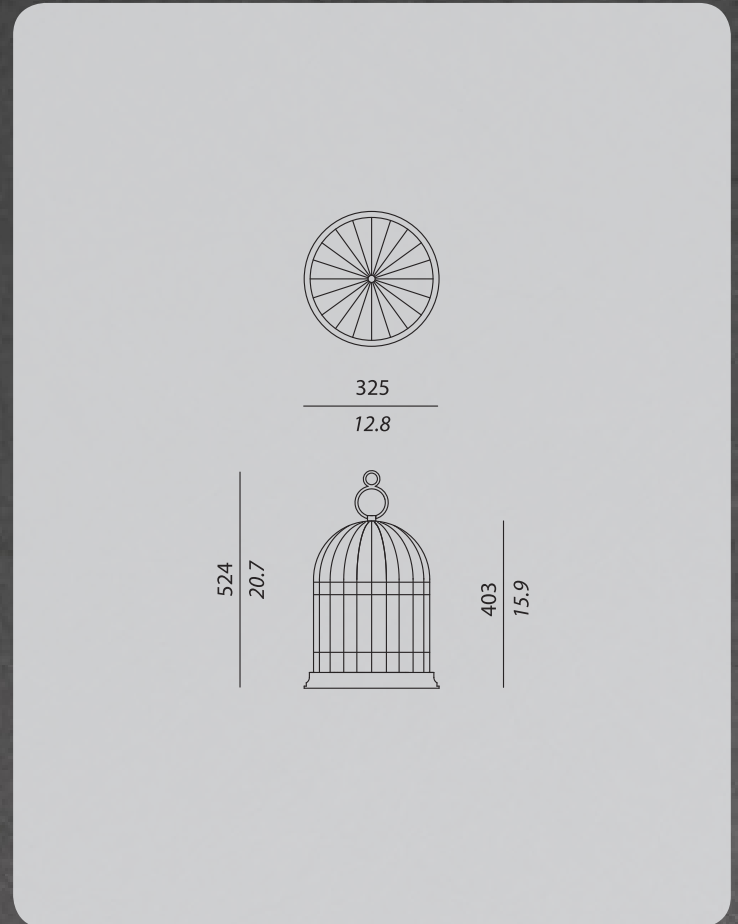

### BOX SIZES

Box 1:

**WIDTH :** 15.8 inc

**DEPTH :** 15.8 inc

**HIGHT :** 23.6 inc

**WEIGHT :** 11 lb

### TECHNICAL DRAWINGS