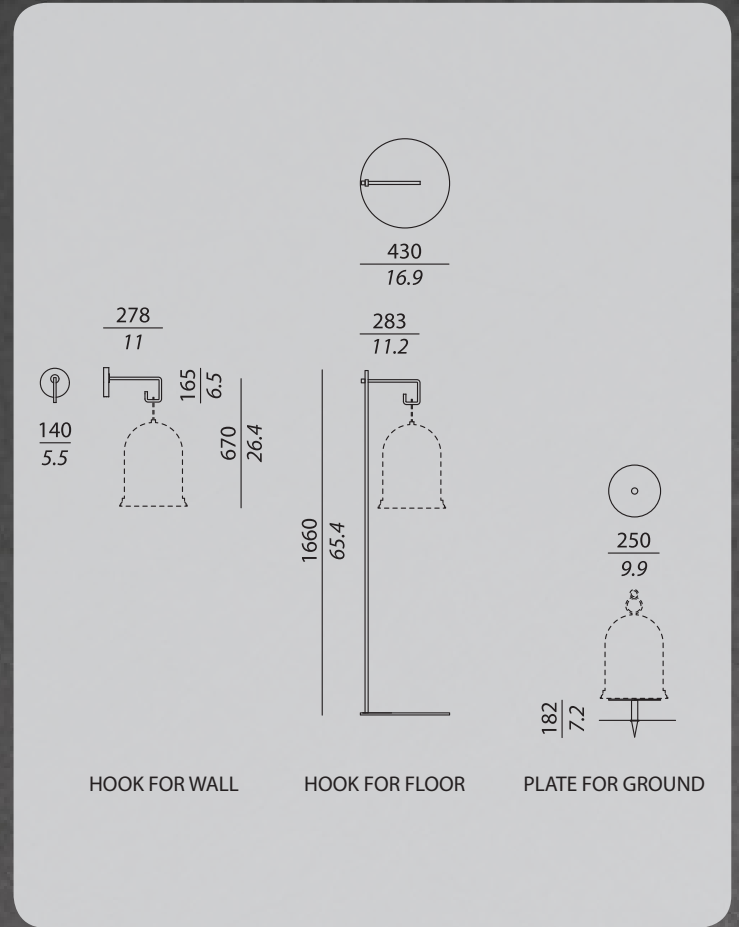

## TECHNICAL SHEET

**LOCATION :** *wet location*

**TPOLOGY :**

*Hook for wall*

*Hook for wall*

*Plate for ground*

**FINISHES and MATERIALS :**

*Black lacquer*

## TECHNICAL DRAWINGS

## BOX SIZES

**Box Hook for wall:**

**WIDTH :** 14.7 inc  
**DEPTH :** 9.1 inc  
**HIGHT :** 9.1 inc  
**WEIGHT :** 6.6 inc

**Box Hook for floor 1:**

**WIDTH :** 15.8 inc  
**DEPTH :** 7.2 inc  
**HIGHT :** 71.9 inc  
**WEIGHT :** 13.3 lb

**Box Hook for floor 2:**

**WIDTH :** 43 cm / 17 inc  
**DEPTH :** 43 cm / 17 inc  
**HIGHT :** 17 cm / 6.8 inc  
**WEIGHT :** 24.3 lb

**Box Plate for ground:**

**WIDTH :** 10.7 inc  
**DEPTH :** 10.7 inc  
**HIGHT :** 10.7 inc  
**WEIGHT :** 3.3 lb