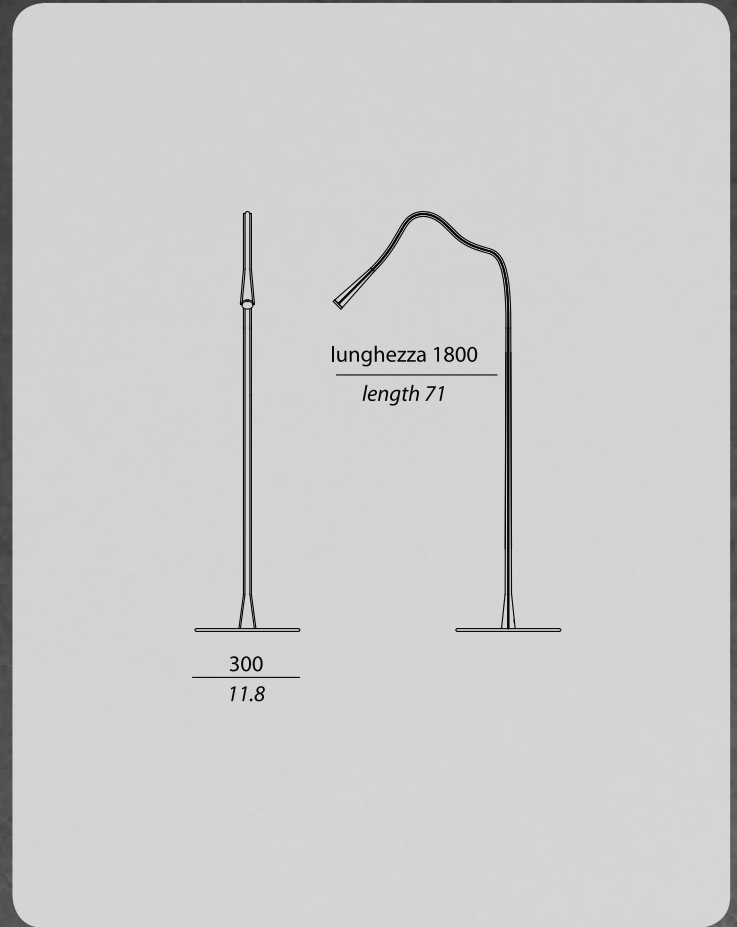

FLEXILED FL (USA)

TECHNICAL SHEET

LOCATION : *indoor*

IP CODE : IP20

TPOLOGY : *Floor lamp*

FINISHES and MATERIALS :

Satin nickel or satin bronze

FLEXIBLE ARM :

Real leather: chocolate brown, ivory, black

(Other colours available on demand)

CABLE

MATERIAL :

Transparent cable with On/Off switch

LENGTH OF THE CABLE :

17.7 inc + 66.9 inc

LIGHT SOURCE

LIGHT SOURCE included :

1 x LED custom

POWER : 7 W

COLOUR TEMPERATURE : 2700 K

CRI : 90

EMISSION : 400 Lm

BOX SIZES

Box 1:

WIDTH : 3.9 inc

DEPTH : 3.9 inc

HIGHT : 78.9 inc

WEIGHT : 6.6 lb

Box 2:

WIDTH : 17 inc

DEPTH : 17 inc

HIGHT : 6.4 inc

WEIGHT : 16.6 lb

TECHNICAL DRAWINGS

CERTIFICATION

ETL Certification
Pending