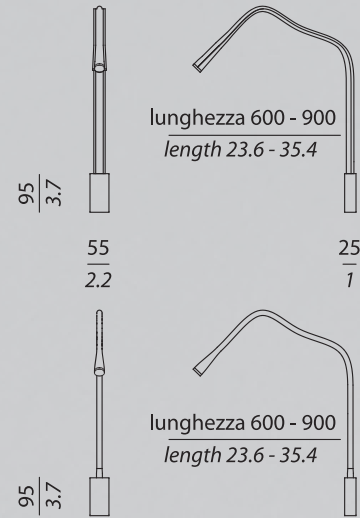

WIDTH : 30.8 inc

DEPTH : 5.6 inc

HIGHT : 3.4 inc

WEIGHT : 2.2 lb

Box Flexiled Ap L90 :

WIDTH : 42.6 inc

DEPTH : 5.6 inc

HIGHT : 3.4 inc

WEIGHT : 2.2 lb

TECHNICAL DRAWINGS

BACK PLATE

CERTIFICATION