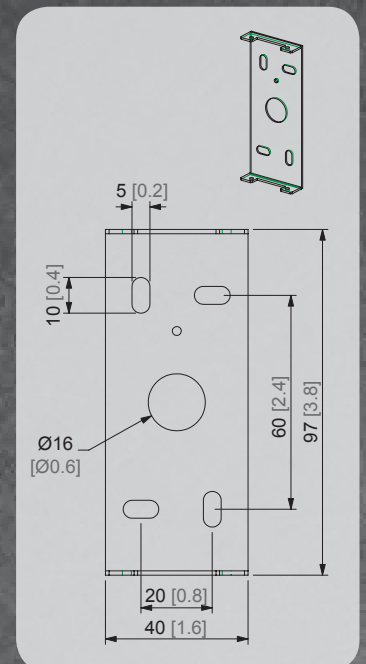

LIGHT SOURCE included :

1 x LED custom

POWER : 3 W

COLOUR TEMPERATURE : 2700 K

CRI : 90

EMISSION : 500 Lm

BOX SIZES

Box Flexiled Ap L60 :

WIDTH : 30.8 inc

DEPTH : 5.6 inc

HIGHT : 3.4 inc

WEIGHT : 2.2 lb

Box Flexiled Ap L90 :

WIDTH : 42.6 inc

DEPTH : 5.6 inc

HIGHT : 3.4 inc

WEIGHT : 2.2 lb

TECHNICAL DRAWINGS

BACK PLATE

CERTIFICATION