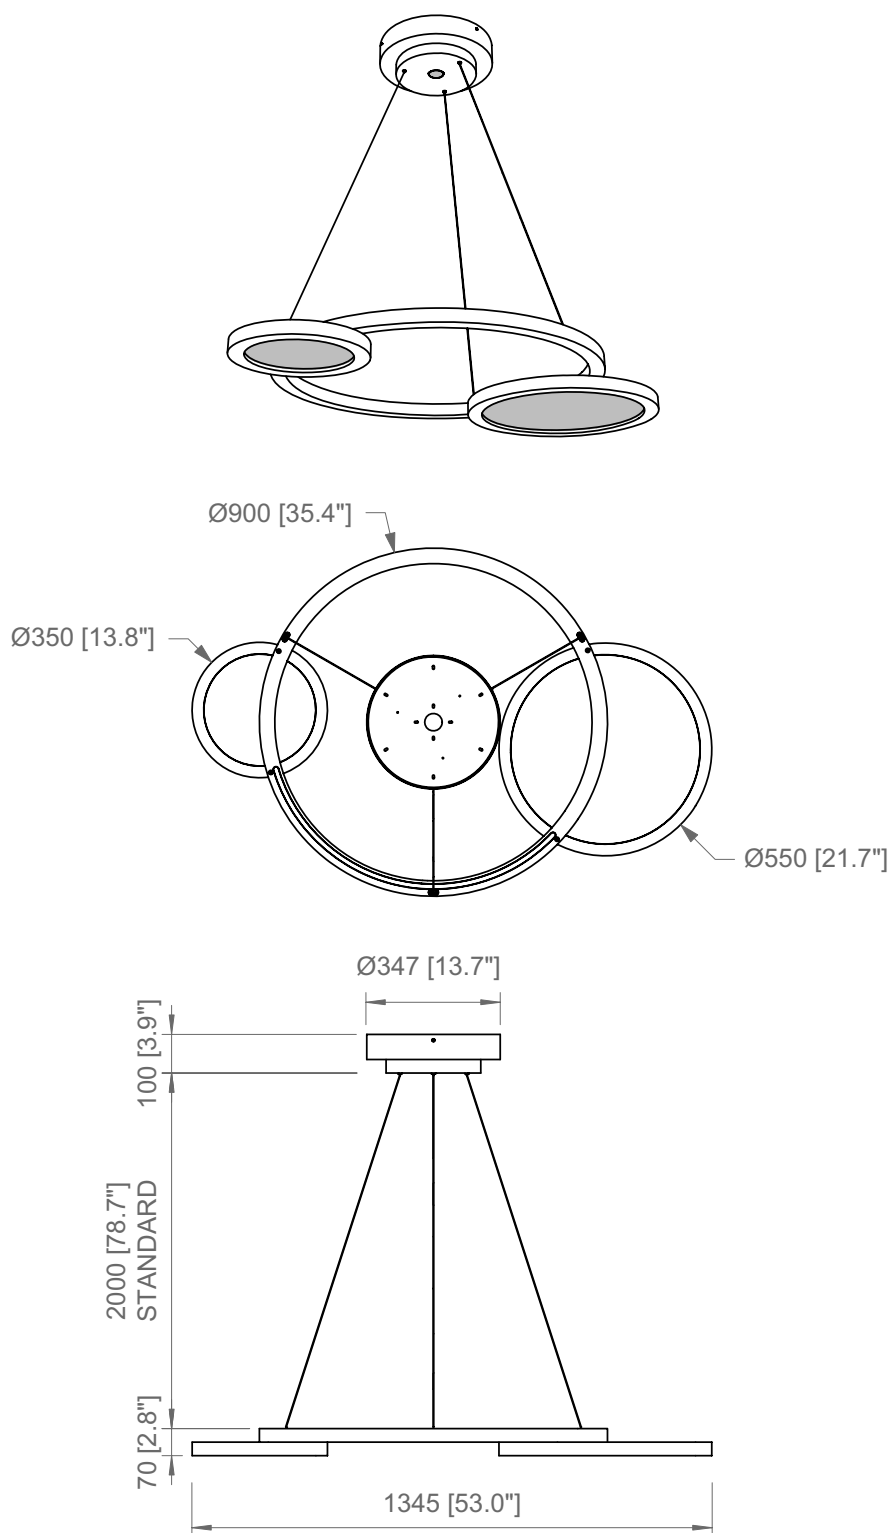

Coaxial steel cables

H: 200 cm

H: 78.7"

Due fonti luminose indipendenti
Doppia accensione

*Two independent light sources
Double switching*

FRONTE LUMINOSA / LIGHT SOURCE

COB LED

STRIP LED

1 X 18W COB LED +
1 X 17W Strip LED +
1 X 19W Strip LED
Lumen: 2.400 + 1.400
2.700 K; CRI: >90

DIMMERABILE / DIMMABLE

COB LED - solo rosone
Compatibili con sistemi di controllo remoto

*COB LED - canopy only
Compatible with remote control systems*

**USA / LIGHT SOURCE**

COB LED

STRIP LED

1 X 18W COB LED +
1 X 17W Strip LED +
1 X 19W Strip LED
Lumen: 2.400 + 1.400
2.700 K; CRI: >90

DIMMABLE

COB LED - canopy only
Compatible with remote control systems

PRODOTTO / PRODUCT

BOX 1

PESO / WEIGHT
20 kg / 44 lbs

L: 122 cm / 48"
W: 122 cm / 48"
H: 18 cm / 7.1"

PESO / WEIGHT
21,5 kg / 47.3 lbs

Copyright and/or design rights subsist in this drawing. No part of this drawing may be reproduced in any material form (including photocopying or storing in any medium electronic means, whether or not intentionally and whether or not as part or a larger publication) without the express permission of the copyright owner, Contardi Lighting S.r.l.. Further and without prejudice to the above, this drawing and all information relating thereto is confidential, and shall not be communicated to a third party without the consent of Contardi lighting srl. Contardi lighting srl asserts all rights to be identified as the author of the work and otherwise.