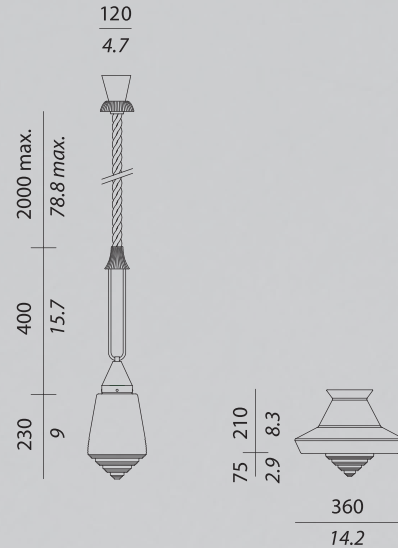

CALYPSO GUADALOUPE (USA)

TECHNICAL SHEET

LOCATION : indoor

IP CODE : IP20

TPOLOGY : Suspended lamp

FINISHES and MATERIALS :

Satin brass body

Transparent glass diffuser

LENGTH OF THE CABLE :

63 inc

LIGHT SOURCE

LIGHT SOURCE *not included* :

1 x E26 Compact fluorescent bulb

POWER : max 23 W

Suitable for LED or compact fluorescent bulbs (CFL)

BOX SIZES

Box 1:

WIDTH : 21.7 inc

DEPTH : 9.5 inc

HIGHT : 11.8 inc

WEIGHT : 7.8 lb

Box 2:

WIDTH : 17 inc

DEPTH : 17 inc

HIGHT : 10.3 inc

WEIGHT : 3.3 lb

TECHNICAL DRAWINGS

CERTIFICATION