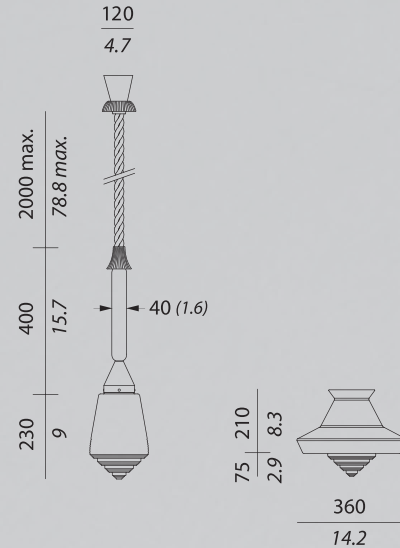

CALYPSO OUTDOOR GUADALOUPE (USA)

TECHNICAL SHEET

LOCATION : *wet location*

IP CODE : IP65

TPOLOGY : *Suspended lamp*

FINISHES and MATERIALS :

Satin brass body

Transparent glass diffuser

Moss green waterproof braided cord

LENGTH OF THE CABLE :

63 inc

LIGHT SOURCE

LIGHT SOURCE *not included* :

1 x E26 LED

POWER : 8 W

BOX SIZES

Box 1:

WIDTH : 21.7 inc

DEPTH : 9.5 inc

HIGHT : 11.8 inc

WEIGHT : 7.8 lb

Box 2:

WIDTH : 17 inc

DEPTH : 17 inc

HIGHT : 10.3 inc

WEIGHT : 3.3 lb

TECHNICAL DRAWINGS

CERTIFICATION

ETL Certification
Pending