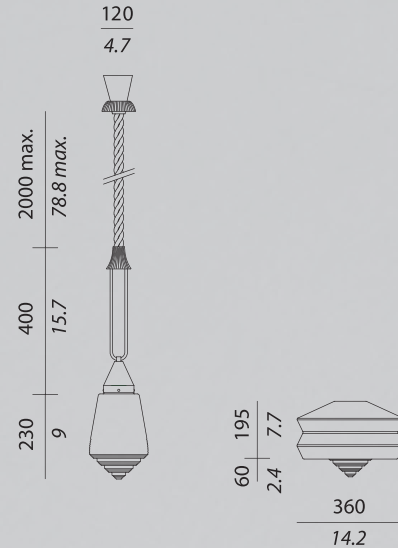

## TECHNICAL SHEET

**LOCATION :** indoor

**IP CODE :** IP20

**TPOLOGY :** Suspended lamp

**FINISHES and MATERIALS :**

Satin brass body

Transparent glass diffuser

**SHADE :**

## LIGHT SOURCE

**LIGHT SOURCE** *not included* :

1 x E26 Compact fluorescent bulb

**POWER :** max 23 W

*Suitable for LED or compact fluorescent bulbs (CFL)*

## BOX SIZES

Box 1:

**WIDTH :** 21.7 inc  
**DEPTH :** 9.5 inc  
**HIGHT :** 11.8 inc  
**WEIGHT :** 7.8 lb

Box 2:

**WIDTH :** 17 inc  
**DEPTH :** 17 inc  
**HIGHT :** 10.3 inc  
**WEIGHT :** 3.3 lb

## TECHNICAL DRAWINGS