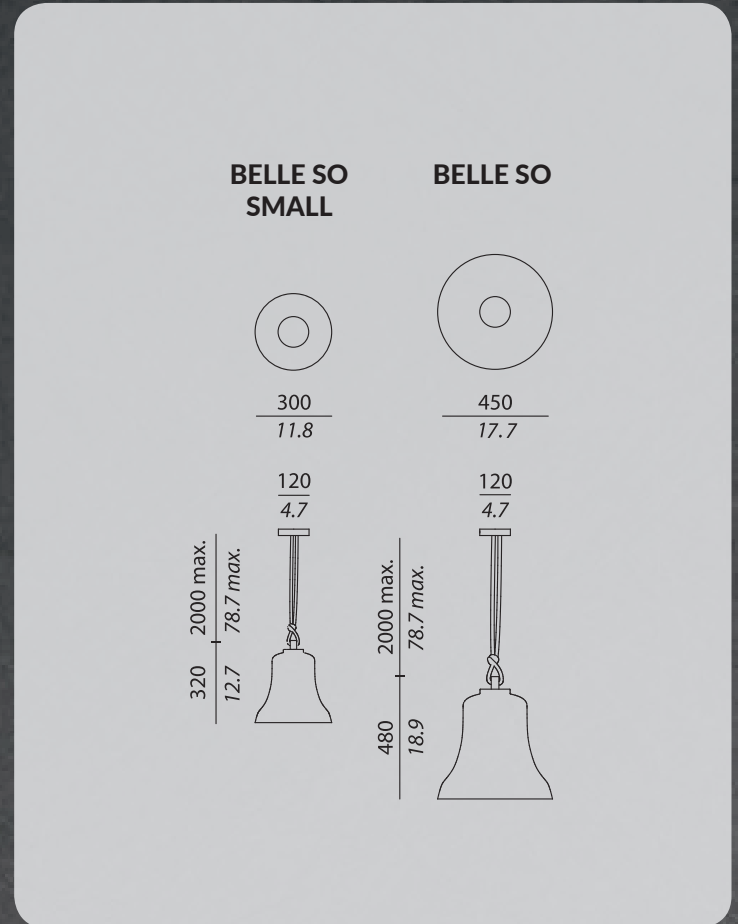

BELLE SO & SO SMALL (USA)

TECHNICAL SHEET

LOCATION : *indoor*

IP CODE : IP20

TPOLOGY :

Suspended lamp

FINISHES and MATERIALS :

Ceramic

Belle So - Belle So Small = 78.7 inc

LIGHT SOURCE

LIGHT SOURCE *not included :*

1 x E26 Reflector R8 Halogen energy saving

POWER : max 75 W

Suitable for LED or compact fluorescent bulbs (CFL)

BOX SIZES

Box Belle So Small:

WIDTH : 18.5 inc

DEPTH : 18.5 inc

HIGHT : 17 inc

WEIGHT : 11 lb

Box Belle So:

WIDTH : 22.5 inc

DEPTH : 22.5 inc

HIGHT : 23.6 inc

WEIGHT : 22 lb

TECHNICAL DRAWINGS

CERTIFICATION