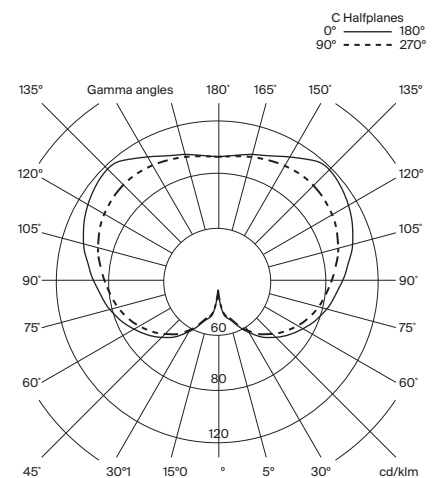

Robust yet lightweight, Cestita Alubat is ready for action in and outdoors. Its aluminum structure, with a closed plastic balloon for better sealing and a rechargeable battery. Always elegant in its sobriety whether in a black, english green or Reddish orange finish. The three light intensities: full, standard or low, make this lamp excellent company for adventures or quiet time alike.

General description:

Black, english green or Reddish orange aluminium structure.
White opal polyethylene lampshade.
Lithium battery.
Switch incorporated into the luminaire with 3 intensity levels.
Range: 5h on high power / 12h on medium power / 24h on minimum power.
Includes charger.
Battery charging time: 6.5h

Approximate weight (unpacked):

1,4 kg / 3 lb

Technical information:

Light source included (dimable)
LED Module

Rated input wattage: 2,5 W
Operating voltage: 2,9 VDC
CCT: 2.700 K
CRI: 90
Lifetime: 40.000 h
Luminous flux: 313 lm

Built-in dimmable LED
3 light output intensities.
Suitable for outdoor use.
Always use this light source.

Input voltage: 100 ~ 240 Vac.
(50 Hz / 60 Hz). According to destination.