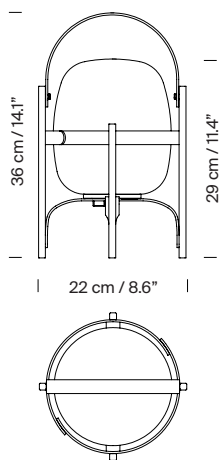

Regulations:

European version
UNE-EN 60598
UNE-EN 55015
UNE-EN 60529

Maintenance:

Clean with a smooth cloth. Do not use ammonia, solvents or abrasive cleaning products.

Others:

The lamp is delivered in one package.
The assembly instructions are delivered with the product.

Model: