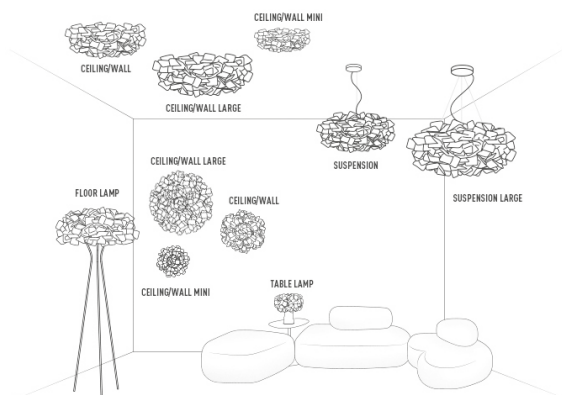

CLIZIA

design by Adriano Rachele

Compendium page 174

PRODOTTI	MISURE	COLORI	CODICE
<p>CEILING-WALL LAMP LARGE</p> <p>Bulbs E27:</p> <p>3 X 10W LED Filament</p> <p>Made of: Opalflex® / Lentiflex® / Cristalflex Fumé®</p> <p>With: MagneticSystem®</p> <p>Weight: net Kg 3,80 - gross Kg 8,20</p> <p>Package: 80 x 78 x h 30 cm</p> <p>CE IP 20</p>		<ul style="list-style-type: none"> ■ BLACK □ WHITE ■ ORANGE ■ PURPLE ■ FUMÉ 	<ul style="list-style-type: none"> CLI78PLF0003N_000 CLI78PLF0003W_000 CLI78PLF0003A_000 CLI78PLF0003P_000 CLI78PLF0003F_000
<p>CEILING-WALL LAMP MEDIUM</p> <p>Bulbs E27:</p> <p>2 X 10W LED Filament</p> <p>Made of: Opalflex® / Lentiflex® / Cristalflex Fumé®</p> <p>With: MagneticSystem®</p> <p>Weight: net Kg 1,90 - gross Kg 2,30</p> <p>Package: 55 x 57 x h22cm</p> <p>CE IP 20</p>		<ul style="list-style-type: none"> ■ BLACK □ WHITE ■ ORANGE ■ PURPLE ■ BLUE ■ FUMÉ 	<ul style="list-style-type: none"> CLI78PLF0000N_000 CLI78PLF0000W_000 CLI78PLF0000A_000 CLI78PLF0000P_000 CLI78PLF0000B_000 CLI78PLF0000F_000
<p>CEILING-WALL LAMP MINI</p> <p>Bulbs E14:</p> <p>2 X 5W LED Filament</p> <p>Made of: Opalflex® / Lentiflex® / Cristalflex Fumé®</p> <p>With: MagneticSystem®</p> <p>Weight: net Kg 0,50 - gross Kg 1,5</p> <p>Package: 36 x 38 x h 15cm</p> <p>CE IP 20</p>		<ul style="list-style-type: none"> ■ BLACK □ WHITE ■ ORANGE ■ PURPLE ■ FUMÉ 	<ul style="list-style-type: none"> CLI78PLF0001N_000 CLI78PLF0001W_000 CLI78PLF0001A_000 CLI78PLF0001P_000 CLI78PLF0001F_000

CLIZIA ENTIRE COLLECTION

ENERGY CLASS

This luminaire is compatible with bulbs of the energy classes:

A++ **A+** **A** **B** **C** **D** **E**

LED

SLAMP®
CLIZIA CEILING / WALL

874/2012