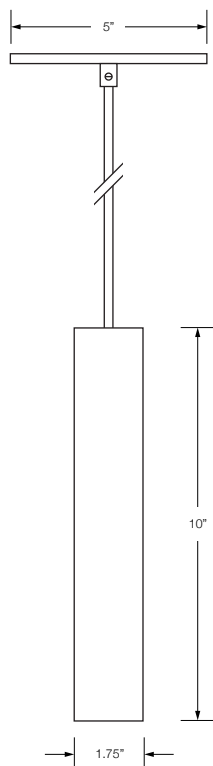

Design

2016, Andrew Neyer

Materials

Powder coated steel
Oiled oak
SVT power cord

Dimensions

1.75" Dia x 10" H
6ft cord (field cuttable)

Specifications

Hardwired fixture
120V
GU10 socket

Bulb

MR11 LED - GU10

SKU

CHL-BLK
CHL-WHT
CHL-GRY

Color

● Black
○ White
● Grey

Canopy Dimensions

5" Dia x 0.25" H

MADE IN OHIO

DIMENSIONS

Measure twice, cut sheet once!