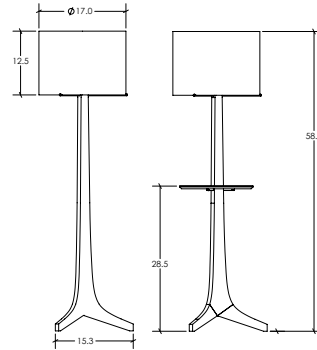

Nauta Floor floor

Dimensions: 17" shade Ø, 4'11"
Materials: solid wood, aluminum, fabric shade
Product weight: 8 lb
Light source: medium base E26 socket
Lamping: E26 base, 60 W max
Input voltage: 250 V AC max
Includes 8' clear silver cord with white plug
On/Off rocker switch on socket
Wood grain will vary
Specifications subject to change

SHELF IS OPTIONAL

Included dimmable LED A19 bulb
Light output: 800 Lumens (source)
Light color: 2700 K
Color accuracy: 90+ CRI
Power usage: 11 W

MATERIAL & FINISH OPTIONS

Nauta Floor part #: 05-110-

Metal Finish

brushed aluminum (CM-006) A
brushed brass (CM-008)* R

Wood Body

walnut (CM-001) W
dark stained walnut (CM-002) D
white washed oak (CM-095) O

Shade

black amaretto (CM-018) A
white linen (CM-016) L
burlap (CM-017) N

Optional Shelf Accessory**

no shelf N
matching wood shelf -
exposed wood top surface M
matching wood shelf -
black HPL top surface (CM-092) B
matching wood shelf -
white HPL top surface (CM-093) W

*Brass shade support arms feature wood plug in end of arm

**shelf is optional and cannot be removed by customer

in collaboration with

DESIRON FRANK CARFARO
HAND CRAFTED AMERICAN FURNITURE

*w/optional shelf