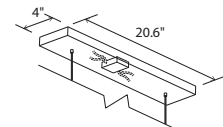

linear canopy,
brushed aluminum