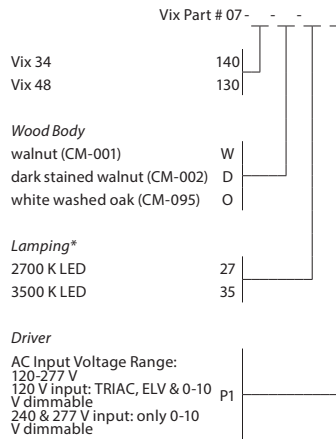

Vix 34 dimensions: 34" x 8", 0.75"

Vix 48 dimensions: 48" x 8", 0.75"

Materials: solid wood, polymer, aluminum

Vix 34 weight: 10 lb

Vix 48 weight: 15 lb

Light source: integrated LED

Light output - total: 1720 Lumens (source)

Light output - downlight: 1030 Lumens (source)

Light output - uplight: 690 Lumens (source)

Light color*: 2700 K or 3500 K

Color accuracy: 90+ CRI

Power usage: 16 W

Dimmable (see driver below)

Brushed aluminum (CM-006) linear canopy included

Canopy dimensions: 20.6" x 4", 1.3"

Wood canopy cover available:

Walnut (CM-001) cover: part # 60-130-005W

Dark stained walnut (CM-002) cover:

part # 60-130-005D

See website for more canopy information

6'-0" drop length, field adjustable

Suitable for a sloped ceiling

Wood grain will vary

Specifications subject to change

linear canopy,
brushed aluminum

walnut
(CM-001)

dark stained walnut
(CM-002)

white washed oak
(CM-095)

MATERIAL & FINISH OPTIONS