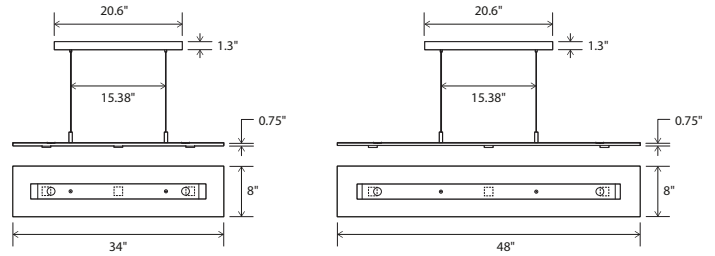

Vix 34 dimensions: 34" x 8", 0.75"

Vix 48 dimensions: 48" x 8", 0.75"

Materials: solid wood, polymer, aluminum

Vix 34 weight: 10 lb

Vix 48 weight: 15 lb

Light source: integrated LED

Light output - total: 1720 Lumens (source)

Light output - downlight: 1030 Lumens (source)

Light output - uplight: 690 Lumens (source)

Light color*: 2700 K or 3500 K

Color accuracy: 90+ CRI

Power usage: 16 W

Dimmable (see driver below)

Brushed aluminum (CM-006) linear canopy included

Canopy dimensions: 20.6" x 4", 1.3"

Wood canopy cover available:

Walnut (CM-001) cover: part # 60-130-005W

Dark stained walnut (CM-002) cover:

part # 60-130-005D

See website for more canopy information

6'-0" drop length, field adjustable