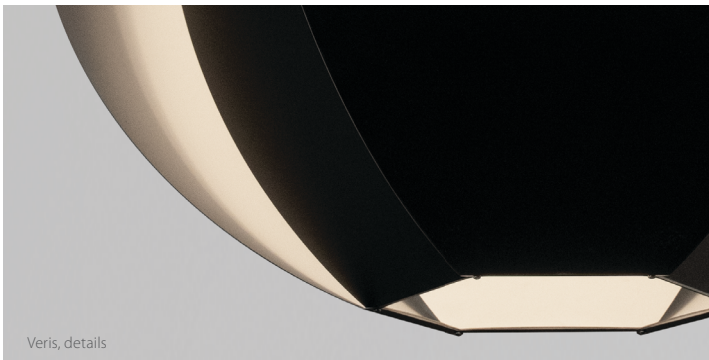

Veris 34, matte black with matte white interior

Veris, details

Veris was a concept we started exploring ten years ago. Two offset layers of petals simultaneously shield the light source while allowing reflected light to wash the inside petals, creating a dramatic ambient luminaire. The form materializes through a series of processes that utilize cutting edge CNC laser technology but still rely on skilled hand-rolling and bending of the aluminum petals.

Veris 34
pendant

Dimensions: 33.5" Ø, 23"
Product weight: 8 lb
Suitable for a sloped ceiling

Integrated LED Specifications
Light output: 2815 Lumens (source)
Light color: 2700 K, 3000 K, 3500 K or 4000 K
Color accuracy: 90+ CRI
Power usage: 32.5 W
Dimmable (see driver below)
Driver housed in extended canopy
Driver dimensions: 3.3" x 2.4" x 1", included

E26 Medium Base Specifications
Lamping: 3x E26 base, type A lamp, 60 W max
Input voltage: 250 V AC max
Bulb not included

Textured Black (CM-049) extended round canopy with SVT-3 Cable, Black (CM-039) and 1/16" Stainless Steel Cables (CM-053)
Canopy dimensions: 5" Ø, 2"
See website for more canopy information
Field adjustable drop length: 1'0" min - 8'0" max
Specifications subject to change

MATERIAL & FINISH OPTIONS

Veris part # 06-260-34		-
Shade Material		
matte black (CM-085) with matte white interior	B	
brushed aluminum (CM-012)	A	
brushed rose gold (CM-046)	G	
brushed brass (CM-047)	R	
distressed brass (CM-096)	D	
gloss white (CM-054)	W	
Lamping		
2700 K LED	27	
3000 K LED	30	
3500 K LED	35	
4000 K LED	40	
medium base E26 socket	MB	
Driver (LED version only)		
AC Input Voltage Range: 120-277 V		
120 V input: TRIAC, ELV & 0-10 V dimmable	P1	
240 & 277 V input: only 0-10 V dimmable		