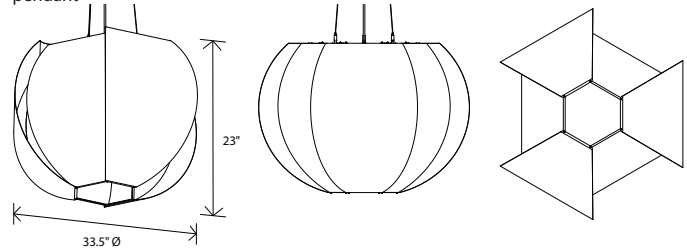

Veris 34, matte black with matte white interior

Veris, details

Veris was a concept we started exploring ten years ago. Two offset layers of petals simultaneously shield the light source while allowing reflected light to wash the inside petals, creating a dramatic ambient luminaire. The form materializes through a series of processes that utilize cutting edge CNC laser technology but still rely on skilled hand-rolling and bending of the aluminum petals.

Veris 34
pendant

Dimensions: 33.5" Ø, 23"
Product weight: 8 lb
Suitable for a sloped ceiling

Integrated LED Specifications
Light output: 2815 Lumens (source)
Light color: 2700 K, 3000 K, 3500 K or 4000 K
Color accuracy: 90+ CRI
Power usage: 32.5 W
Dimmable (see driver below)
Driver housed in extended canopy
Driver dimensions: 3.3" x 2.4" x 1", included

E26 Medium Base Specifications
Lamping: 3x E26 base, type A lamp, 60 W max
Input voltage: 250 V AC max
Bulb not included

Textured Black (CM-049) extended round canopy with SVT-3 Cable, Black (CM-039) and 1/16" Stainless Steel Cables (CM-053)
Canopy dimensions: 5" Ø, 2"
See website for more canopy information
Field adjustable drop length: 1'0" min - 8'0" max
Specifications subject to change