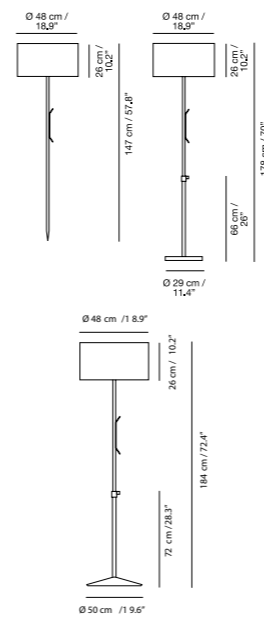

Medidas / Measures
Measurements / Mittengun