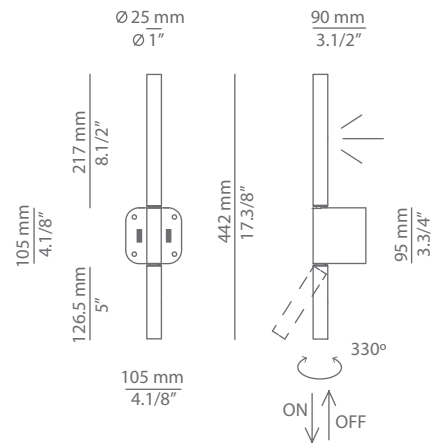

Special instructions