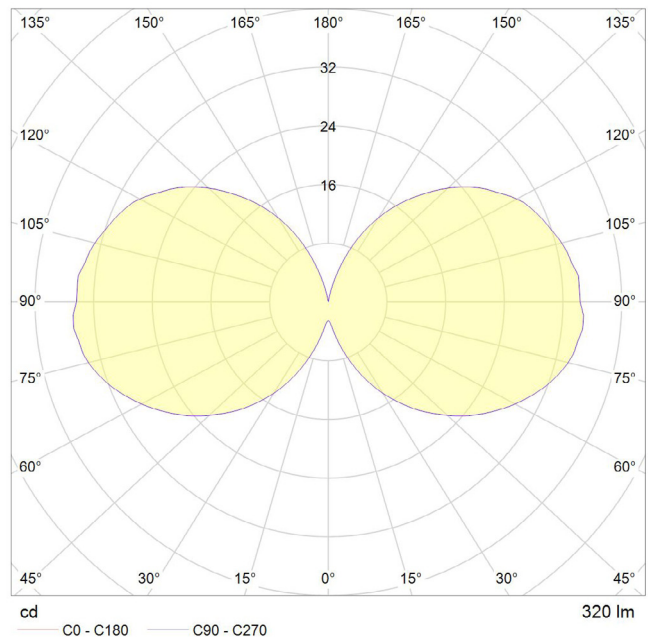

## LAMP

**Shape:** C11  
**Materials:** Brass cap, glass  
**Finish:** Clear  
**Beam angle:** 360°  
**Base:** E12  
**Weight:** 0.035 lbs  
**Working temperature:** -5C to 40C  
**Warm up time:** Instant  
**Warranty:** 3 years  
**Input Voltage:** 110V-120V  
**Glare control:** We use up to 8 LED filaments in our lamps. This, together with a thicker phosphor coating, reduces and controls glare, resulting in an even, more comfortable light.

## PERFORMANCE

CRI (colour rendering index)	95
Lamp lumen output	320
Luminaire circuits per watt (LM/W)	80
Lifetime (TM-21) (hours)	30,000
Colour Temperature	2500K
Power factor	0.9

## POLAR DIAGRAM

## OUTER CARTON

**Pc/ Ctn:** 100  
**Gross weight:** 6.83 lbs  
**Length:** 16.4in  
**Width:** 8.7in  
**Height:** 8.2in