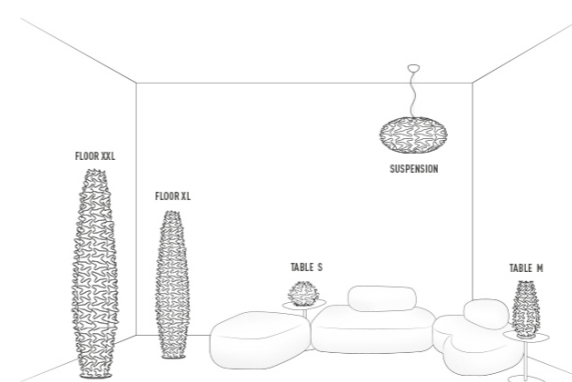

CACTUS design by Adriano Rachele

Compendium page 258

PRODOTTI	MISURE	COLORI	CODICE
SUSPENSION Bulbs E27: 1 X 10W LED Filament Made of: Opalflex® Weight: net Kg 1,05 - gross Kg 3,10 Package: 55 x 55 x h42cm	h1: maximum cable length	GOLD	CAC78SOS00020_000
FLOOR LAMP XXL Bulbs E27: 2 X 10W LED Filament Made of: Opalflex® With: Stainless Steel base Weight: net Kg 3,50 - gross Kg 8,60 Package: 44 x 44 x h182cm		GOLD	CAC78PF000050X
FLOOR LAMP XL Bulbs E27: 2 X 10W LED Filament Made of: Opalflex® With: Stainless Steel base Weight: net Kg 3,15 - gross Kg 7,00 Package: 44 x 44 x h160cm		GOLD	CAC78PF000040X

PRODOTTI	MISURE	COLORI	CODICE
TABLE LAMP M Bulbs E14: 1 X 5W LED Filament Made of: Opalflex® / Stainless Steel base Weight: net Kg 0,85 - gross Kg 1,60 Package: 27 x 27 x h60cm		GOLD	CAC78TAV00020X
TABLE LAMP S Bulbs E14: 1 X 5W LED Filament Made of: Opalflex® / Stainless Steel base Weight: net Kg 0,70 - gross Kg 1,50 Package: 40 x 40 x h29cm		GOLD	CAC78TAV00010X

CACTUS ENTIRE COLLECTION