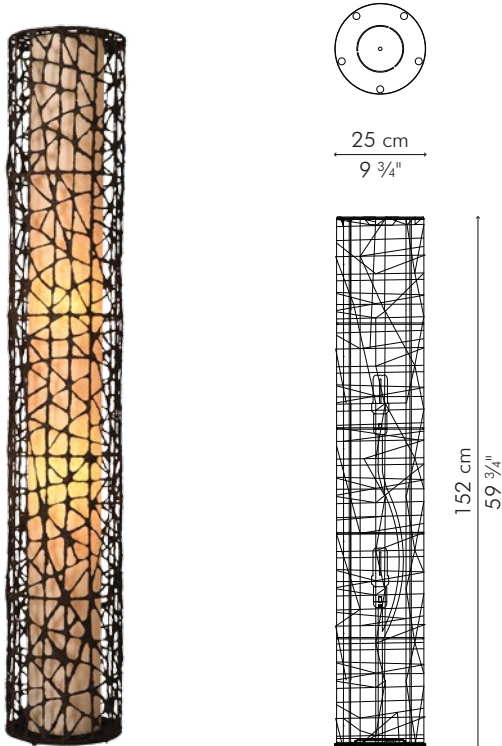

## O FLOOR LAMP, large

 3.60 kg / 8 lbs

 11.25 kg / 25 lbs

 0.102 m<sup>3</sup>

2 x 75 watts

Portable pre-wired lamp

E26/E27

100 V 60 Hz / 230 V 50 Hz

**INDOOR** salago pulp fiber, powder coated metal frame, handmade paper laminated mylar diffuser

Brown

LFCCO-B-0959

Cream

LFCCO-C-0959

## O FLOOR LAMP, medium

25 cm  
9 3/4"

122 cm  
48"

 5.40 kg / 12 lbs

 9.75 kg / 22 lbs

 0.126 m<sup>3</sup>

2 x 75 watts

Portable pre-wired lamp

E26/E27

100 V 60 Hz / 230 V 50 Hz

**INDOOR** salago pulp fiber, powder coated metal frame, handmade paper laminated mylar diffuser

Brown

LFCCO-B-0948

Cream

LFCCO-C-0948