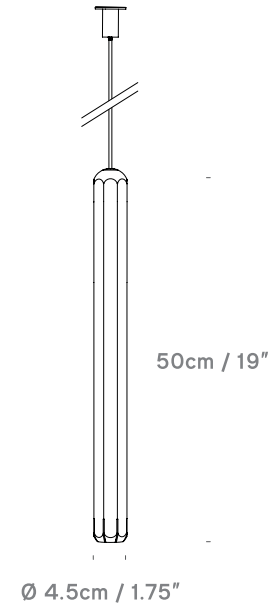

Brixton Spot

by James Bartlett

innermost®

Ø 4.5cm / 1.75"

Ø 4.5cm / 1.75"

Ø 4.5cm / 1.75"

Spot 11

UK/EU PB099105XX
USA PB099305XX

Lightsource
DC integrated 6W LED
UK/EU 220v USA 120v

Spot 20

UK/EU PB099120XX
USA PB099320XX

Lightsource
DC integrated 8W LED
UK/EU 220v USA 120v

Spot 50

UK/EU PB099150XX
USA PB099350XX

Lightsource
DC integrated 8W LED
UK/EU 220v USA 120v

innermost
BRIXTON SPOT PB0991XX-XX

 This luminaire contains built-in LED lamps

A++
A+
A
B
C
D
E } LED

This lamp cannot be changed in the luminaire.

874/2012 

Product Category

Pendant

Material

Aluminium and stainless steel

Ceiling Rose

White / copper / black cylindrical

Cable

4m. White - white matt PVC
Copper and Graphite- black matt PVC

Lightsource

UK/EU 220v USA 120v
10x DC Integrated 6/8W LED 375/600 Lumen, 3000K, CRI 90,
Triac / Lutron Dimmable, CE/ETL certified.