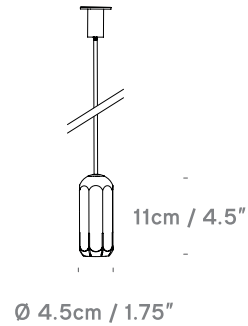

Brixton Spot

by James Bartlett

innermost®

Ø 4.5cm / 1.75"

Ø 4.5cm / 1.75"

Ø 4.5cm / 1.75"

Spot 11

UK/EU PB099105XX
USA PB099305XX

Lightsource
DC integrated 6W LED
UK/EU 220v USA 120v

Spot 20

UK/EU PB099120XX
USA PB099320XX

Lightsource
DC integrated 8W LED
UK/EU 220v USA 120v

Spot 50

UK/EU PB099150XX
USA PB099350XX

Lightsource
DC integrated 8W LED
UK/EU 220v USA 120v

innermost
BRIXTON SPOT PB0991XX-XX

 This luminaire contains built-in LED lamps

A++
A+
A
B
C
D
E } LED

This lamp cannot be changed in the luminaire.

874/2012 

Product Category

Pendant

Material

Aluminium and stainless steel

Ceiling Rose

White / copper / black cylindrical

Cable

4m. White - white matt PVC
Copper and Graphite- black matt PVC

Lightsource

UK/EU 220v USA 120v
10x DC Integrated 6/8W LED 375/600 Lumen, 3000K, CRI 90,
Triac / Lutron Dimmable, CE/ETL certified.