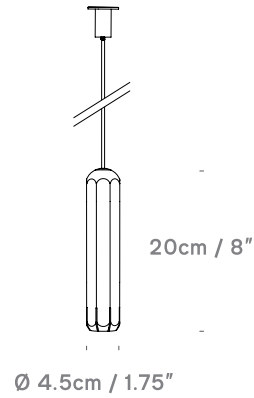

Brixton Spot

by James Bartlett

innermost®

Ø 4.5cm / 1.75"

Ø 4.5cm / 1.75"

Ø 4.5cm / 1.75"

Spot 11

UK/EU PB099105XX
USA PB099305XX

Lightsource
DC integrated 6W LED
UK/EU 220v USA 120v

Spot 20

UK/EU PB099120XX
USA PB099320XX

Lightsource
DC integrated 8W LED
UK/EU 220v USA 120v

Spot 50

UK/EU PB099150XX
USA PB099350XX

Lightsource
DC integrated 8W LED
UK/EU 220v USA 120v

innermost
BRIXTON SPOT PB0991XX-XX

 This luminaire contains built-in LED lamps

A++
A+
A
B
C
D
E } LED

This lamp cannot be changed in the luminaire.

874/2012 

Product Category

Pendant

Material

Aluminium and stainless steel

Ceiling Rose

White / copper / black cylindrical

Cable

4m. White - white matt PVC
Copper and Graphite- black matt PVC

Lightsource

UK/EU 220v USA 120v
10x DC Integrated 6/8W LED 375/600 Lumen, 3000K, CRI 90,
Triac / Lutron Dimmable, CE/ETL certified.