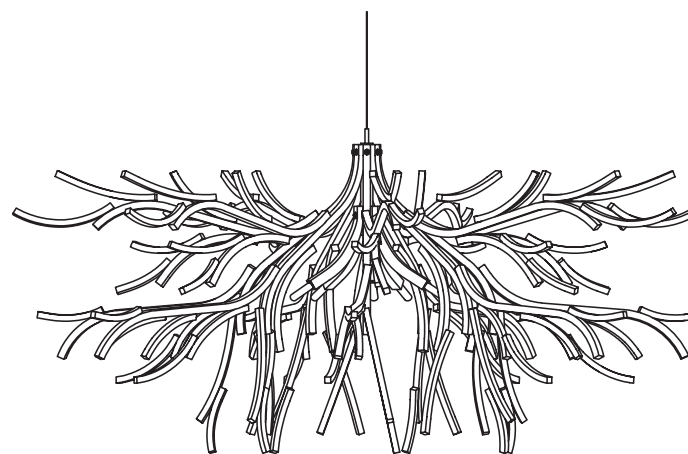

BRANCHES CHANDELIER - 1850 BR1850E5

MATERIALS:

Responsibly Sourced Hardwood
Hardware

FINISHES:

A - Ash
WOB - Blackened Oak
AG - Graphite Ash
W - Walnut
WO - White Oak
WOW - Whitened Oak

HARDWARE:

BL - Black Oxide
BR - Brass
SS - Stainless Steel

SPECIFICATIONS:

WATTAGE: 5 x 25W max
VOLTAGE: 110V
LUMENS: 2000lm
ENVIRONMENT/IP/IK RATING: Indoor
BULB INFORMATION: 5x4W E12 LED Warm White CRI>80 2000lm (included)
DIMMABLE: Dimmable
LAMPING: LED
COLOUR TEMPERATURE: Warm White 2700K
CABLE LENGTH: 183 cm (72") standard, other lengths available.
CERTIFICATIONS :

DIMENSIONS

DIAMETER: 185 cm / 73 in
HEIGHT: 75 cm / 30 in
WEIGHT: 10.5 kg / 23 lbs

SAMPLE FINISHES:

75 cm / 30 in