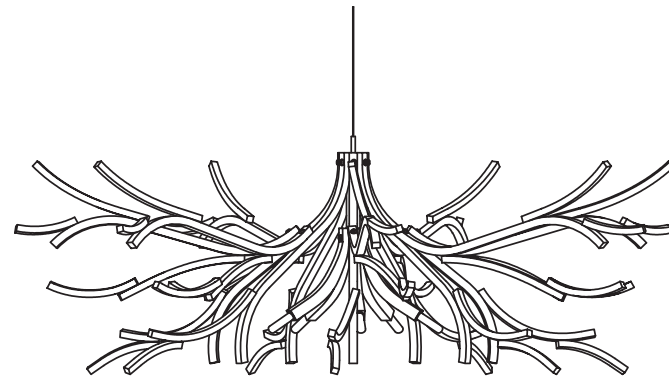

SPECIFICATIONS:

WATTAGE: 5 x 25W max
VOLTAGE: 110V
LUMENS: 2000lm
ENVIRONMENT/IP/IK RATING: Indoor
BULB INFORMATION: 5x4W E12 LED Warm White CRI>80 2000lm (included)
DIMMABLE: Dimmable
LAMPING: LED
COLOUR TEMPERATURE: Warm White 2700K
CABLE LENGTH: 183 cm (72") standard, other lengths available.
CERTIFICATIONS :

DIMENSIONS

DIAMETER: 165 cm / 65 in
HEIGHT: 50 cm / 20 in
WEIGHT: 7.7 kg / 17 lbs

SAMPLE FINISHES:

WALNUT WHITE OAK ASH GRAPHITE ASH BLACKENED OAK WHITENED OAK

50 cm / 20 in

165 cm / 65 in