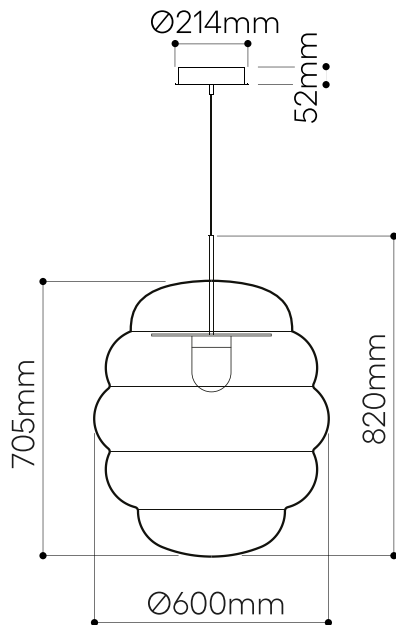

### LIGHTING DESCRIPTION

Size	dia. 600 mm, H 820 mm dia. 23,6 inch, H 32,3 inch
Cable	black textile braid cable 2,5 m / 98,4 inch
Weight	24 kg / 52,8 lb
Material	mouth-blown lead-free crystal in clear and amber
Mounting Materials	aluminium black elox / steel with black powder coating
Mounting Colors	black
Protection	IP 20
Nominal voltage	220-230V / A.C. 50-60 hz (EU) 100-120 V / A.C. 60 Hz (USA)
Class	II. EU / I. USA

### PACKAGING

Material	Cardboard
Size	670 × 670 × 950 mm 26,4 × 26,4 × 37,4 inch

Origin: traditionally produced in the Czech Republic  
Intellectual property license holder: Bomma Czech Republic (EU)  
represented by Bohemia Machine s.r.o.

### LIGHTING DESCRIPTION

Size	dia. 450 mm, H 620 mm dia. 17,7 inch, H 24,4 inch
Cable	black textile braid cable 2,5 m / 98,4 inch
Weight	16,5 kg / 36,3 lb
Material	mouth-blown lead-free crystal in clear and amber
Mounting Materials	aluminium black elox / steel with black powder coating
Mounting Colors	black
Protection	IP 20
Nominal voltage	220-230V / A.C. 50-60 hz (EU) 100-120 V / A.C. 60 Hz (USA)
Class	I. EU / I. USA