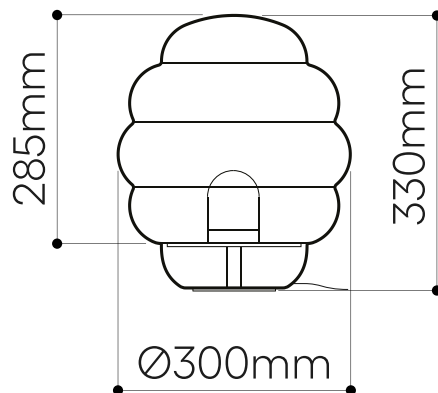

### LIGHTING DESCRIPTION

Size	dia. 450 mm, H 520 mm dia. 17,7 inch, H 20,5 inch
Cable	black textile braid cable 1,8 m / 70,8 inch
Weight	20,5 kg / 45,1 lb
Material	mouth-blown lead-free crystal in clear and amber
Mounting Materials	aluminium black elox / steel with black powder coating
Mounting Colors	black
Protection	IP 20
Nominal voltage	220-230V / A.C. 50-60 hz (EU) 100-120 V / A.C. 60 Hz (USA)
Class	II. EU / I. USA

### PACKAGING

Material	Cardboard
Size	660 × 660 × 780 mm 26 × 26 × 30,7 inch

Origin: traditionally produced in the Czech Republic  
Intellectual property license holder: Bomma Czech Republic (EU)  
represented by Bohemia Machine s.r.o.

### LIGHTING DESCRIPTION

Size	dia. 300 mm, H 330 mm dia. 11,8 inch, H 13 inch
Cable	black textile braid cable 1,8 m / 70,8 inch
Weight	6,3 kg / 13,9 lb
Material	mouth-blown lead-free crystal in clear and amber
Mounting Materials	aluminium black elox / steel with black powder coating
Mounting Colors	black
Protection	IP 20
Nominal voltage	220-230V / A.C. 50-60 hz (EU) 100-120 V / A.C. 60 Hz (USA)
Class	II. EU / I. USA

#### LIGHTING DESCRIPTION

Size	dia. 450 mm, H 245 mm dia. 17,7 inch, H 9,6 inch
Weight	7,2 kg / 15,8 lb
Material	mouth-blown lead-free crystal in clear and amber
Mounting Materials	aluminium black elox / steel with black powder coating
Mounting Colors	black
Protection	IP 20
Nominal voltage	220-230V / A.C. 50-60 hz (EU) 100-120 V / A.C. 60 Hz (USA)
Class	I. EU / I. USA