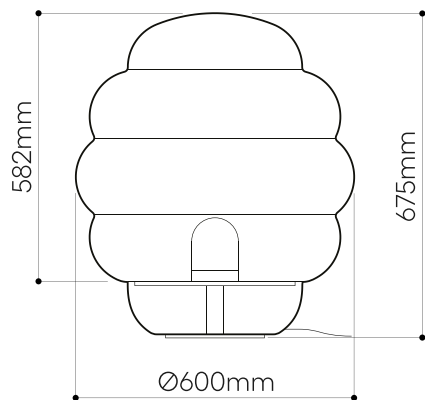

### LIGHTING DESCRIPTION

Size	dia. 600 mm, H 820 mm dia. 23,6 inch, H 32,3 inch
Cable	black textile braid cable 2,5 m / 98,4 inch
Weight	24 kg / 52,8 lb
Material	mouth-blown lead-free crystal in clear and amber
Mounting Materials	aluminium black elox / steel with black powder coating
Mounting Colors	black
Protection	IP 20
Nominal voltage	220-230V / A.C. 50-60 hz (EU) 100-120 V / A.C. 60 Hz (USA)
Class	II. EU / I. USA

### LIGHTING DESCRIPTION

Size	dia 300 mm, H 405 mm dia 11,8 inch, H 15,9 inch
Cable	black textile braid cable 2,5 m / 98,4 inch
Weight	8,1 kg / 17,8 lb
Material	mouth-blown lead-free crystal in clear and amber
Mounting Materials	aluminium black elox / steel with black powder coating
Mounting Colors	black
Protection	IP 20
Nominal voltage	220-230V / A.C. 50 hz (EU) 100-120 V / A.C. 60 Hz (USA)
Class	I. EU / I. USA

### PACKAGING

Material	Cardboard
Size	420 x 420 x 490 mm 16,5 x 16,5 x 19,3 inch

Origin: traditionally produced in the Czech Republic  
Intellectual property license holder: Bomma Czech Republic (EU)  
represented by Bohemia Machine s.r.o.

## LIGHTING DESCRIPTION

Size	dia. 600 mm, H 675 mm dia. 23,6 inch, H 26,57 inch
Cable	black textile braid cable 1,8 m / 70,8 inch
Weight	38,5 kg / 84,7 lb
Material	mouth-blown lead-free crystal in clear and amber
Mounting Materials	aluminium black elox / steel with black powder coating
Mounting Colors	black
Protection	IP 20
Nominal voltage	220-230V / A.C. 50-60 hz (EU) 100-120 V / A.C. 60 Hz (USA)
Class	II. EU / I. USA