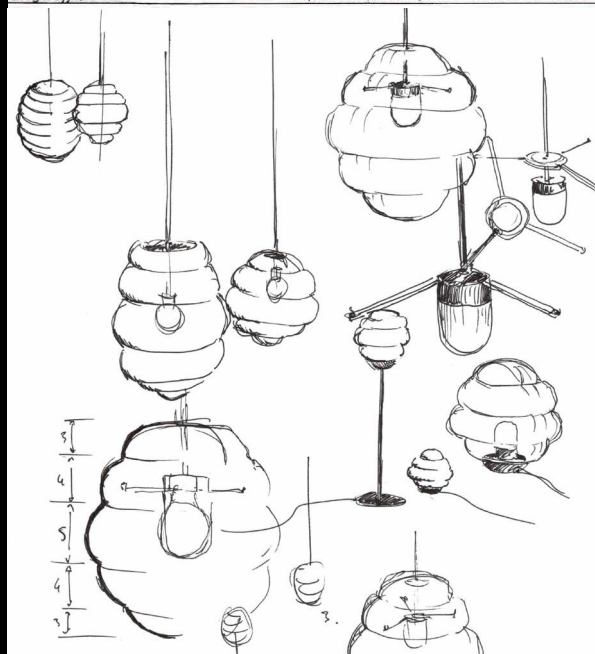

## BLIMP

The unbearable lightness of glass

This stunning massive crystal cloud floats in space with the lightness of zeppelin. Bomma master glass-makers created Blimp as the largest piece blown into form, at once monumental and airy. This graceful giant is a testament to human ingenuity and craftsmanship.