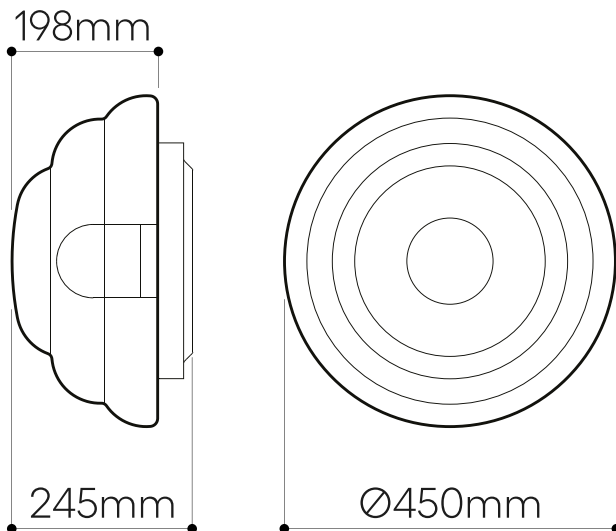

### LIGHTING DESCRIPTION

Size	dia. 450 mm, H 520 mm dia. 17,7 inch, H 20,5 inch
Cable	black textile braid cable 1,8 m / 70,8 inch
Weight	20,5 kg / 45,1 lb
Material	mouth-blown lead-free crystal in clear and amber
Mounting Materials	aluminium black elox / steel with black powder coating
Mounting Colors	black
Protection	IP 20
Nominal voltage	220-230V / A.C. 50-60 hz (EU) 100-120 V / A.C. 60 Hz (USA)
Class	II. EU / I. USA

### LIGHTING DESCRIPTION

Size	dia. 300 mm, H 330 mm dia. 11,8 inch, H 13 inch
Cable	black textile braid cable 1,8 m / 70,8 inch
Weight	6,3 kg / 13,9 lb
Material	mouth-blown lead-free crystal in clear and amber
Mounting Materials	aluminium black elox / steel with black powder coating
Mounting Colors	black
Protection	IP 20
Nominal voltage	220-230V / A.C. 50-60 hz (EU) 100-120 V / A.C. 60 Hz (USA)
Class	II. EU / I. USA

### PACKAGING

Material	Cardboard
Size	420 × 420 × 490 mm 16,5 × 16,5 × 19,3 inch

Origin: traditionally produced in the Czech Republic  
Intellectual property license holder: Bomma Czech Republic (EU)  
represented by Bohemia Machine s.r.o.

#### LIGHTING DESCRIPTION

Size	dia. 450 mm, H 245 mm dia. 17,7 inch, H 9,6 inch
Weight	7,2 kg / 15,8 lb
Material	mouth-blown lead-free crystal in clear and amber
Mounting Materials	aluminium black elox / steel with black powder coating
Mounting Colors	black
Protection	IP 20
Nominal voltage	220-230V / A.C. 50-60 hz (EU) 100-120 V / A.C. 60 Hz (USA)
Class	I. EU / I. USA