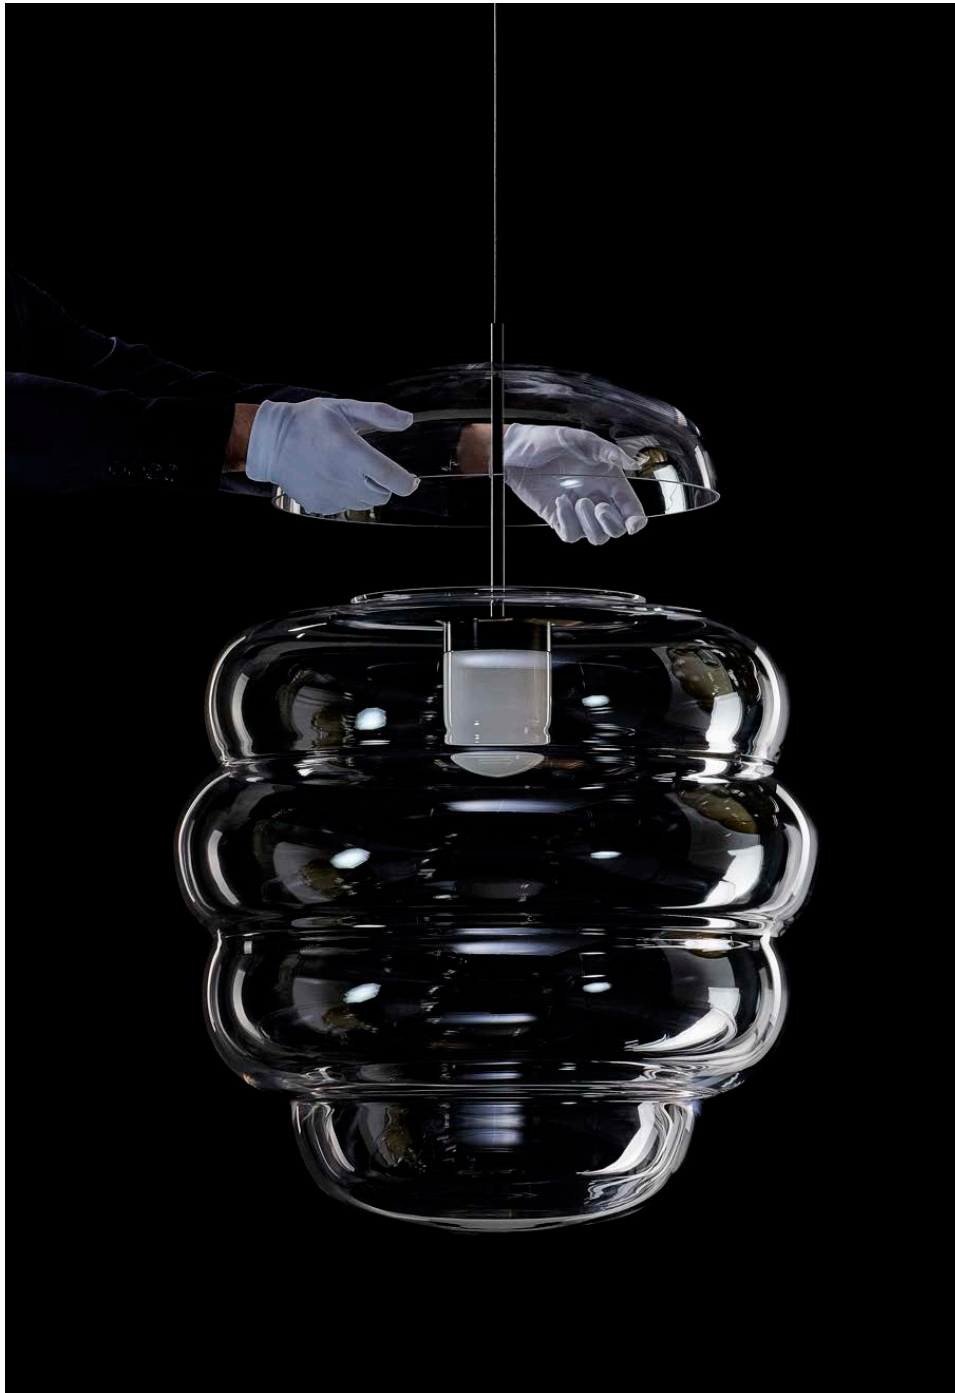

## BLIMP

The unbearable lightness of glass

This stunning massive crystal cloud floats in space with the lightness of zeppelin. Bomma master glass-makers created Blimp as the largest piece blown into form, at once monumental and airy. This graceful giant is a testament to human ingenuity and craftsmanship.