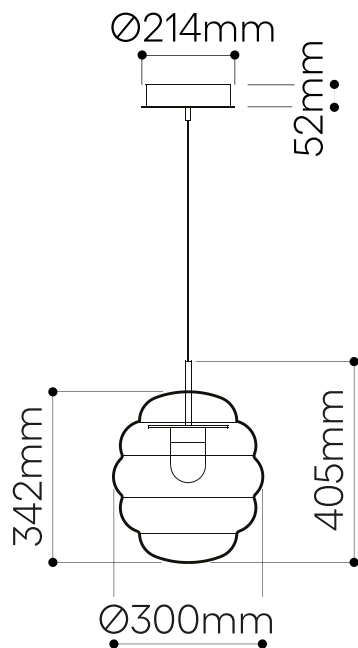

### LIGHTING DESCRIPTION

Size	dia. 600 mm, H 820 mm dia. 23,6 inch, H 32,3 inch
Cable	black textile braid cable 2,5 m / 98,4 inch
Weight	24 kg / 52,8 lb
Material	mouth-blown lead-free crystal in clear and amber
Mounting Materials	aluminium black elox / steel with black powder coating
Mounting Colors	black
Protection	IP 20
Nominal voltage	220-230V / A.C. 50-60 hz (EU) 100-120 V / A.C. 60 Hz (USA)
Class	II. EU / I. USA

### LIGHTING DESCRIPTION

Size	dia. 450 mm, H 620 mm dia. 17,7 inch, H 24,4 inch
Cable	black textile braid cable 2,5 m / 98,4 inch
Weight	16,5 kg / 36,3 lb
Material	mouth-blown lead-free crystal in clear and amber
Mounting Materials	aluminium black elox / steel with black powder coating
Mounting Colors	black
Protection	IP 20
Nominal voltage	220-230V / A.C. 50-60 hz (EU) 100-120 V / A.C. 60 Hz (USA)
Class	I. EU / I. USA

### PACKAGING

Material	Cardboard
Size	660 × 660 × 780 mm 26 × 26 × 30,7 inch

Origin: traditionally produced in the Czech Republic  
Intellectual property license holder: Bomma Czech Republic (EU)  
represented by Bohemia Machine s.r.o.

### LIGHTING DESCRIPTION

Size	dia 300 mm, H 405 mm dia 11,8 inch, H 15,9 inch
Cable	black textile braid cable 2,5 m / 98,4 inch
Weight	8,1 kg / 17,8 lb
Material	mouth-blown lead-free crystal in clear and amber
Mounting Materials	aluminium black elox / steel with black powder coating
Mounting Colors	black
Protection	IP 20
Nominal voltage	220-230V / A.C. 50 hz (EU) 100-120 V / A.C. 60 Hz (USA)
Class	I. EU / I. USA