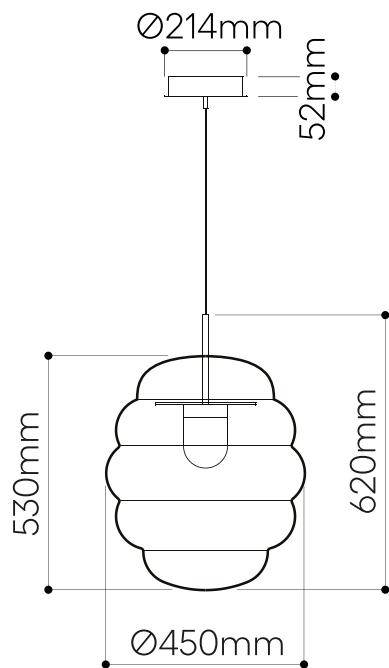

### LIGHTING DESCRIPTION

Size	dia. 600 mm, H 820 mm dia. 23,6 inch, H 32,3 inch
Cable	black textile braid cable 2,5 m / 98,4 inch
Weight	24 kg / 52,8 lb
Material	mouth-blown lead-free crystal in clear and amber
Mounting Materials	aluminium black elox / steel with black powder coating
Mounting Colors	black
Protection	IP 20
Nominal voltage	220-230V / A.C. 50-60 hz (EU) 100-120 V / A.C. 60 Hz (USA)
Class	II. EU / I. USA

### PACKAGING

Material	Cardboard
Size	670 × 670 × 950 mm 26,4 × 26,4 × 37,4 inch

Origin: traditionally produced in the Czech Republic  
Intellectual property license holder: Bomma Czech Republic (EU)  
represented by Bohemia Machine s.r.o.

### LIGHTING DESCRIPTION

Size	dia. 450 mm, H 620 mm dia. 17,7 inch, H 24,4 inch
Cable	black textile braid cable 2,5 m / 98,4 inch
Weight	16,5 kg / 36,3 lb
Material	mouth-blown lead-free crystal in clear and amber
Mounting Materials	aluminium black elox / steel with black powder coating
Mounting Colors	black
Protection	IP 20
Nominal voltage	220-230V / A.C. 50-60 hz (EU) 100-120 V / A.C. 60 Hz (USA)
Class	I. EU / I. USA

### LIGHTING DESCRIPTION

Size	dia 300 mm, H 405 mm dia 11,8 inch, H 15,9 inch
Cable	black textile braid cable 2,5 m / 98,4 inch
Weight	8,1 kg / 17,8 lb
Material	mouth-blown lead-free crystal in clear and amber
Mounting Materials	aluminium black elox / steel with black powder coating
Mounting Colors	black
Protection	IP 20
Nominal voltage	220-230V / A.C. 50 hz (EU) 100-120 V / A.C. 60 Hz (USA)
Class	I. EU / I. USA