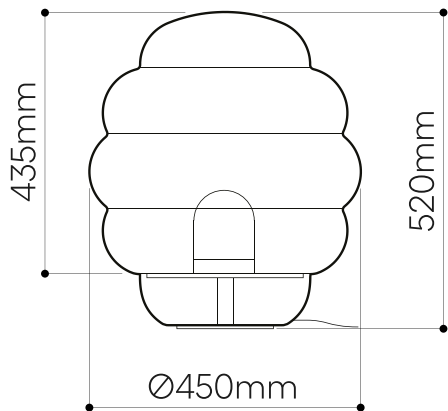

## LIGHTING DESCRIPTION

Size	dia. 600 mm, H 675 mm dia. 23,6 inch, H 26,57 inch
Cable	black textile braid cable 1,8 m / 70,8 inch
Weight	38,5 kg / 84,7 lb
Material	mouth-blown lead-free crystal in clear and amber
Mounting Materials	aluminium black elox / steel with black powder coating
Mounting Colors	black
Protection	IP 20
Nominal voltage	220-230V / A.C. 50-60 hz (EU) 100-120 V / A.C. 60 Hz (USA)
Class	II. EU / I. USA

## PACKAGING

Material	Cardboard
Size	670 × 670 × 950 mm 26,4 × 26,4 × 37,4 inch

Origin: traditionally produced in the Czech Republic  
Intellectual property license holder: Bomma Czech Republic (EU)  
represented by Bohemia Machine s.r.o.

### LIGHTING DESCRIPTION

Size	dia. 450 mm, H 520 mm dia. 17,7 inch, H 20,5 inch
Cable	black textile braid cable 1,8 m / 70,8 inch
Weight	20,5 kg / 45,1 lb
Material	mouth-blown lead-free crystal in clear and amber
Mounting Materials	aluminium black elox / steel with black powder coating
Mounting Colors	black
Protection	IP 20
Nominal voltage	220-230V / A.C. 50-60 hz (EU) 100-120 V / A.C. 60 Hz (USA)
Class	II. EU / I. USA

#### LIGHTING DESCRIPTION

Size	dia. 450 mm, H 245 mm dia. 17,7 inch, H 9,6 inch
Weight	7,2 kg / 15,8 lb
Material	mouth-blown lead-free crystal in clear and amber
Mounting Materials	aluminium black elox / steel with black powder coating
Mounting Colors	black
Protection	IP 20
Nominal voltage	220-230V / A.C. 50-60 hz (EU) 100-120 V / A.C. 60 Hz (USA)
Class	I. EU / I. USA