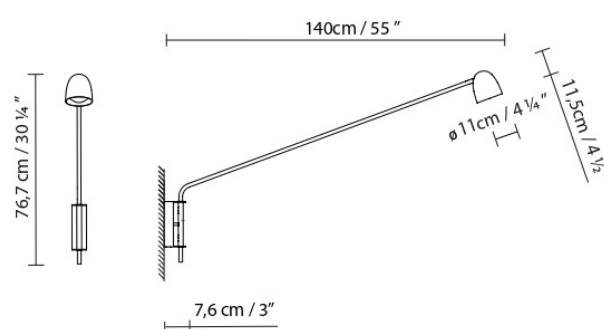

B.lux

SPEERS ARM W

By David Abad

Description:

Collection of ceiling or wall lamps made of aluminum and a high-luminance LED light source. It includes a glass lens that concentrates light and provides greater light output. Available in full white or textured matte black finishes. The wall version allows the installation of 1 or 2 arms of different lengths, in addition to combining with two different size shades. The ceiling version has two arms and is available with two different size shades. Regulation by phase cut.

SPEERS ARM W BODY 2 SHADE S

SPEERS ARM W BODY 1 SHADE S

SPEERS ARM W BODY 2 SHADE L

SPEERS ARM W BODY 1 SHADE L

CODE	LAMP	LIGHT SOURCE	DIM	BULB	kg
757102	SPEERS ARM SHADE S BLACK+				
757107	SPEERS ARM SHADE L BLACK+	LED 9W 1100lm 500mA 2700K CRI80 110-230V	A++		1,75
757101	SPEERS ARM SHADE S WHITE+				
757106	SPEERS ARM SHADE L WHITE+				
757112	SPEERS ARM W BODY 1 BLACK+				
757122	SPEERS ARM W BODY 2 BLACK+				
757111	SPEERS ARM W BODY 1 WHITE+				
757121	SPEERS ARM W BODY 2 WHITE+				