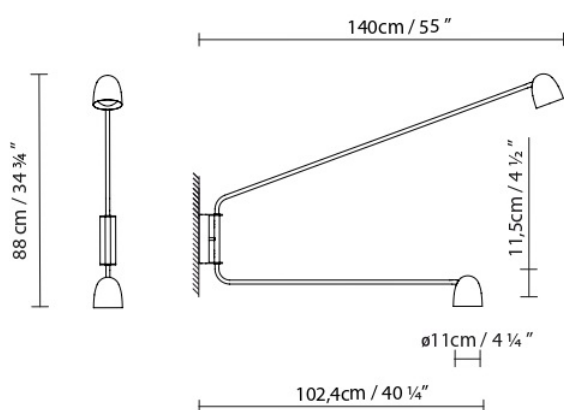

B.lux

SPEERS ARM W

By David Abad

Description:

Collection of ceiling or wall lamps made of aluminum and a high-luminance LED light source. It includes a glass lens that concentrates light and provides greater light output. Available in full white or textured matte black finishes. The wall version allows the installation of 1 or 2 arms of different lengths, in addition to combining with two different size shades. The ceiling version has two arms and is available with two different size shades. Regulation by phase cut.

SPEERS ARM W BODY 2 SHADE S

SPEERS ARM W BODY 1 SHADE S

SPEERS ARM W BODY 2 SHADE L

SPEERS ARM W BODY 1 SHADE L

CODE	LAMP	LIGHT SOURCE	DIM	BULB	kg
757102	SPEERS ARM SHADE S BLACK+				
757107	SPEERS ARM SHADE L BLACK+	LED 9W 1100lm 500mA 2700K CRI80 110-230V	A++		1,75
757101	SPEERS ARM SHADE S WHITE+				
757106	SPEERS ARM SHADE L WHITE+				
757112	SPEERS ARM W BODY 1 BLACK+				
757122	SPEERS ARM W BODY 2 BLACK+				
757111	SPEERS ARM W BODY 1 WHITE+				
757121	SPEERS ARM W BODY 2 WHITE+				