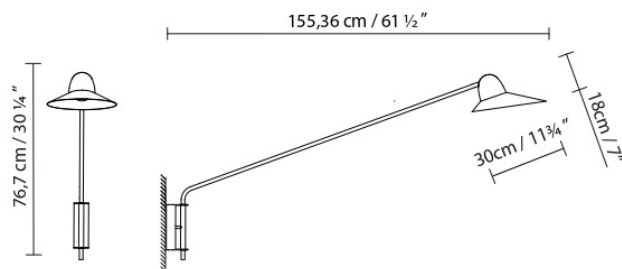

B.lux

SPEERS ARM W

By David Abad

Description:

Collection of ceiling or wall lamps made of aluminum and a high-luminance LED light source. It includes a glass lens that concentrates light and provides greater light output. Available in full white or textured matte black finishes. The wall version allows the installation of 1 or 2 arms of different lengths, in addition to combining with two different size shades. The ceiling version has two arms and is available with two different size shades. Regulation by phase cut.

SPEERS ARM W BODY 2 SHADE S

SPEERS ARM W BODY 1 SHADE S

SPEERS ARM W BODY 2 SHADE L

SPEERS ARM W BODY 1 SHADE L

CODE	LAMP	LIGHT SOURCE	DIM	BULB	kg
757102	SPEERS ARM SHADE S BLACK+				
757107	SPEERS ARM SHADE L BLACK+	LED 9W 1100lm 500mA 2700K CRI80 110-230V	A++		1,75
757101	SPEERS ARM SHADE S WHITE+				
757106	SPEERS ARM SHADE L WHITE+				
757112	SPEERS ARM W BODY 1 BLACK+				
757122	SPEERS ARM W BODY 2 BLACK+				
757111	SPEERS ARM W BODY 1 WHITE+				
757121	SPEERS ARM W BODY 2 WHITE+				