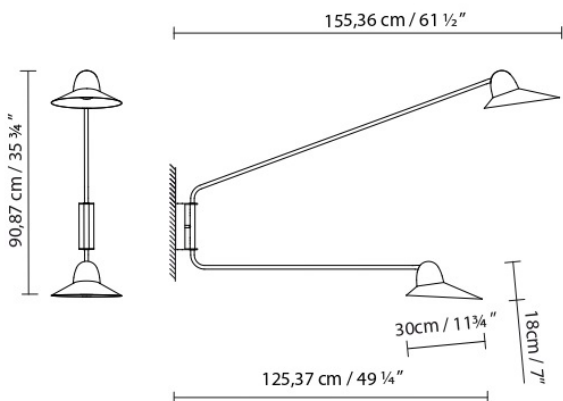

B.lux

SPEERS ARM W

By David Abad

Description:

Collection of ceiling or wall lamps made of aluminum and a high-luminance LED light source. It includes a glass lens that concentrates light and provides greater light output. Available in full white or textured matte black finishes. The wall version allows the installation of 1 or 2 arms of different lengths, in addition to combining with two different size shades. The ceiling version has two arms and is available with two different size shades. Regulation by phase cut.

SPEERS ARM W BODY 2 SHADE S

SPEERS ARM W BODY 1 SHADE S

SPEERS ARM W BODY 2 SHADE L

SPEERS ARM W BODY 1 SHADE L

CODE	LAMP	LIGHT SOURCE	DIM	BULB	kg
757102	SPEERS ARM SHADE S BLACK+				
757107	SPEERS ARM SHADE L BLACK+	LED 9W 1100lm 500mA 2700K CRI80 110-230V	A++		1,75
757101	SPEERS ARM SHADE S WHITE+				
757106	SPEERS ARM SHADE L WHITE+				
757112	SPEERS ARM W BODY 1 BLACK+				
757122	SPEERS ARM W BODY 2 BLACK+				
757111	SPEERS ARM W BODY 1 WHITE+				
757121	SPEERS ARM W BODY 2 WHITE+				