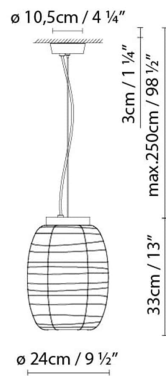

MISKO S25

MISKO S35

● Black (matte)   ● Natural Walnut

CODE	LAMP	LIGHT SOURCE	DIM	BULB	kg
756303U	MISKO S15 WALNUT	LED 10W (E26)			3.6
756304U	MISKO S25 WALNUT	Fluo/CFL max. 11W (E26) inc. max 60W (E26)	A++		2.9 LED A+
756308U	MISKO S35 WALNUT				3.9