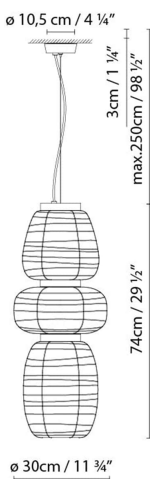

B.lux

MISKO S

By Stone Designs

Description:

Japanese-inspired single or multiple suspension lamp, all of them created around a disc that houses the light source (E26). This disc is available in a natural wood or painted matte black finish, which supports the textured blown-glass diffuser that comes in an opal matte white finish. The single-unit suspension lamps have one glass diffuser and are available in three sizes (S15, S25 and S35). The multiple-unit lamps allow for different configurations, since the customer can choose to set them up with two glass diffusers (S2 Glass) or three (S3 Glass). The version with a natural wood finish has an off-white textile cable, while the black painted version has a black textile cable.

MISKO S15

MISKO S25

MISKO S35

MISKO S2 GLASS

MISKO S3 GLASS

● Black (matte) ● Natural Walnut

CODE	LAMP	LIGHT SOURCE	DIM	BULB	kg
756303U	MISKO S15 WALNUT	LED 10W (E26)			3.6
756304U	MISKO S25 WALNUT	Fluo/CFL max. 11W (E26) inc. max 60W (E26)	A++		2.9 LED A+
756308U	MISKO S35 WALNUT				3.9