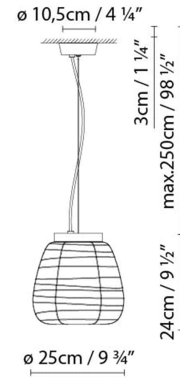

B.lux

MISKO S

By Stone Designs

Description:

Japanese-inspired single or multiple suspension lamp, all of them created around a disc that houses the light source (E26). This disc is available in a natural wood or painted matte black finish, which supports the textured blown-glass diffuser that comes in an opal matte white finish. The single-unit suspension lamps have one glass diffuser and are available in three sizes (S15, S25 and S35). The multiple-unit lamps allow for different configurations, since the customer can choose to set them up with two glass diffusers (S2 Glass) or three (S3 Glass). The version with a natural wood finish has an off-white textile cable, while the black painted version has a black textile cable.

MISKO S15

MISKO S25

MISKO S35

MISKO S2 GLASS

MISKO S3 GLASS

● Black (matte) ● Natural Walnut

CODE	LAMP	LIGHT SOURCE	DIM	BULB	kg
756303U	MISKO S15 WALNUT	LED 10W (E26)			3.6
756304U	MISKO S25 WALNUT	Fluo/CFL max. 11W (E26) inc. max 60W (E26)	A++		2.9 LED A+
756308U	MISKO S35 WALNUT				3.9