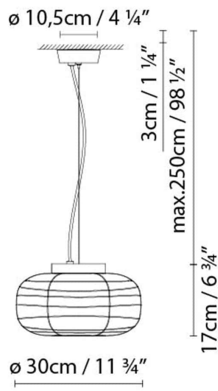

MISKO S15

MISKO S25

● Black (matte)   ● Natural Walnut

CODE	LAMP	LIGHT SOURCE	DIM	BULB	kg
756303U	MISKO S15 WALNUT	LED 10W (E26)			3.6
756304U	MISKO S25 WALNUT	Fluo/CFL max. 11W (E26) inc. max 60W (E26)	A++		2.9 LED A+
756308U	MISKO S35 WALNUT				3.9