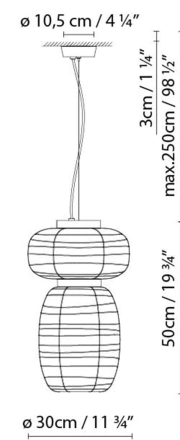

B.lux

MISKO S

By Stone Designs

Description:

Japanese-inspired single or multiple suspension lamp, all of them created around a disc that houses the light source (E26). This disc is available in a natural wood or painted matte black finish, which supports the textured blown-glass diffuser that comes in an opal matte white finish. The single-unit suspension lamps have one glass diffuser and are available in three sizes (S15, S25 and S35). The multiple-unit lamps allow for different configurations, since the customer can choose to set them up with two glass diffusers (S2 Glass) or three (S3 Glass). The version with a natural wood finish has an off-white textile cable, while the black painted version has a black textile cable.

MISKO S15

MISKO S25

MISKO S35

MISKO S2 GLASS

MISKO S3 GLASS

● Black (matte) ● Natural Walnut

CODE	LAMP	LIGHT SOURCE	DIM	BULB	kg
756303U	MISKO S15 WALNUT	LED 10W (E26)			3.6
756304U	MISKO S25 WALNUT	Fluo/CFL max. 11W (E26) inc. max 60W (E26)	A++		2.9 LED A+
756308U	MISKO S35 WALNUT				3.9