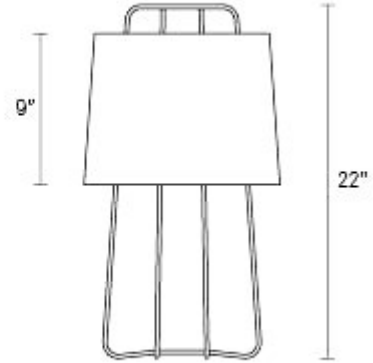

## Perimeter Table Lamp

Svelte loops of powder-coated steel hold a cloth-covered shade. Now available in table lamp size and a variety of colors to suit your space. Floor lamp also available. Shop the entire Perimeter Collection

### Product Details

PE1-TABL0L-OL

OLIVE

- Powder-coated steel base
- Cloth-covered lampshade
- Cloth-covered cord with inline switch
- Standard A19 shaped LED bulb with E26 base included
- Maximum wattage 100W or an equivalent CFL or LED bulb
- Voltage: 120v
- Some assembly required