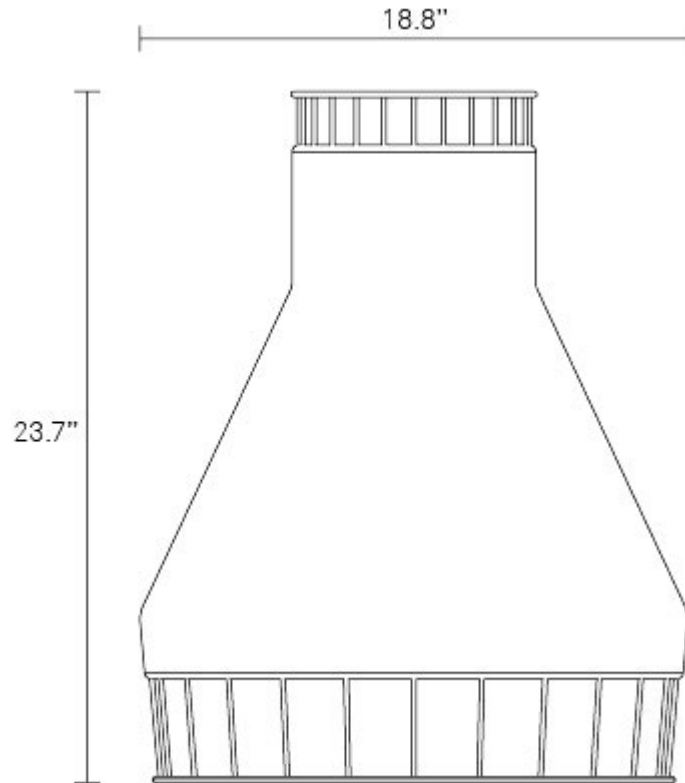

## Laika Medium Plus Pendant Light

Rattan wraps around a svelte steel structure to tease its form and leave the rest to the imagination. Mounts from the ceiling and creates a showy motif of peekaboo light. Shop the entire Laika Collection