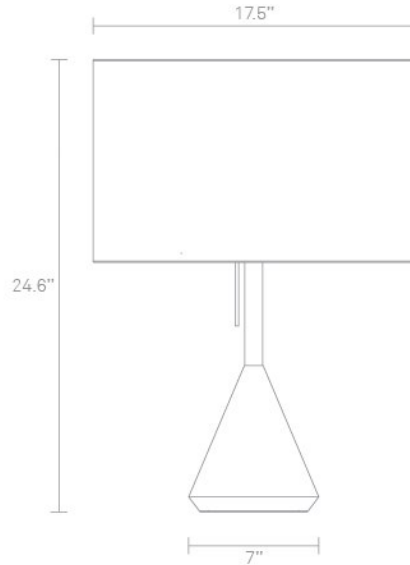

Flask Table Lamp

Class up any dark corner of your home with Flask. Available in all black with a sweet brass pull or go neutral with a whitewashed ash base and white powder-coated steel details. Also available in floor size.

BLACK

WHITEWASHED
ASH

Product Details

- Linen lampshade
- Solid painted ash base
- Metal pull in either brass or powder-coated steel
- Powder-coated steel neck
- Grey cloth-covered cord
- Standard A19 shaped LED bulb with E26 base included
- Maximum wattage 100W or an equivalent CFL or LED bulb
- Voltage: 120v
- UL listed
- Some assembly required