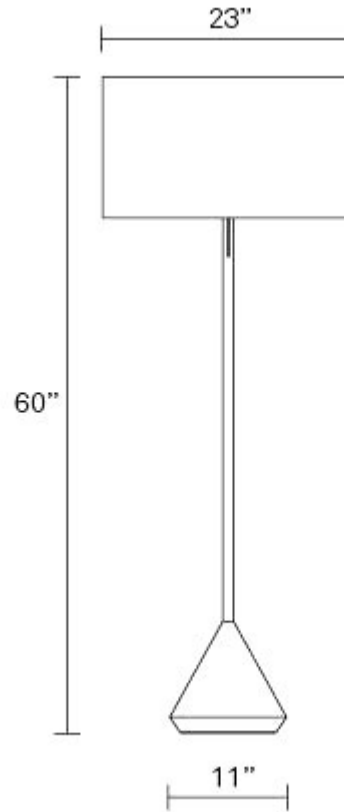

Flask Floor Lamp

Class up any dark corner of your home with Flask. Available in all black with sweet brass pulls or go neutral with a whitewashed ash base and white powder-coated steel details. Table lamp also available.

BLACK

WHITEWASHED
ASH

Product Details

- Linen lampshade
- Solid painted ash base
- Metal pull in either brass or powder-coated steel
- Powder-coated steel neck
- Cloth-covered cord
- Two standard A19 shaped LED bulbs with E26 base included
- Maximum wattage 100W or an equivalent CFL or LED bulb
- Voltage: 120v
- UL listed
- Assembly required

FL1-FLLAMP-BK
FL1-FLLAMP-AS

BLACK
WHITEWASHED ASH

Are you a trade professional? Visit bludot.com/trade-contract