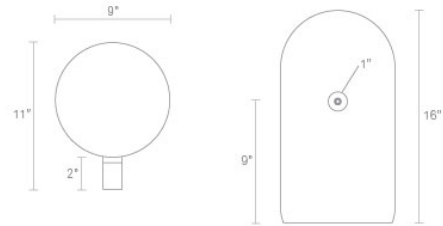

Bub Table Lamp

Shade and base are one in this deceptively simple and entirely alluring hand blown glass lamp. Part art object and part functional illumination, Bub will spruce up any room.

Materials

- Olive tinted blown glass
- Cloth-covered cord with inline switch
- We recommend using a G25 globe style incandescent (25W maximum) or LED equivalent bulb
- Ships fully assembled