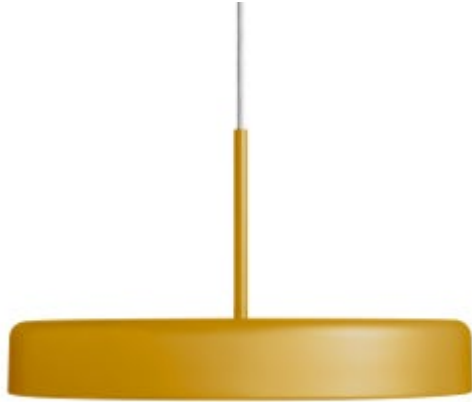

Bobber Large Pendant Light

Like a sunset over a stretch of California desert highway, the Bobber pendant delivers light, beauty and some unexpected hues. Unlike a sunset, you can turn it on and off with a light switch. Bobber features a dimmable LED light source with an opaque Acrylic diffuser to provide warm and even enlightenment to any space. Bobber Small Pendant also available. Shop the entire Bobber Collection

BLACK

GREY GREEN

MUSTARD

OXBLOOD

WHITE

Product Details

- Powder-coated steel shade and matching canopy
- Cloth-covered cord
- Integrated 43w LED light source, so no light bulbs are needed
- Voltage: 120v
- LED lifespan of 26k hours
- LED color temp of 2700K
- 2150 lumen output
- UL listed
- LEDs are dimmable when paired with a LED-dimmable light switch (not included)
- Requires ceiling installation and mounting, we recommend you hire a professional electrician to install your light
- Some assembly required