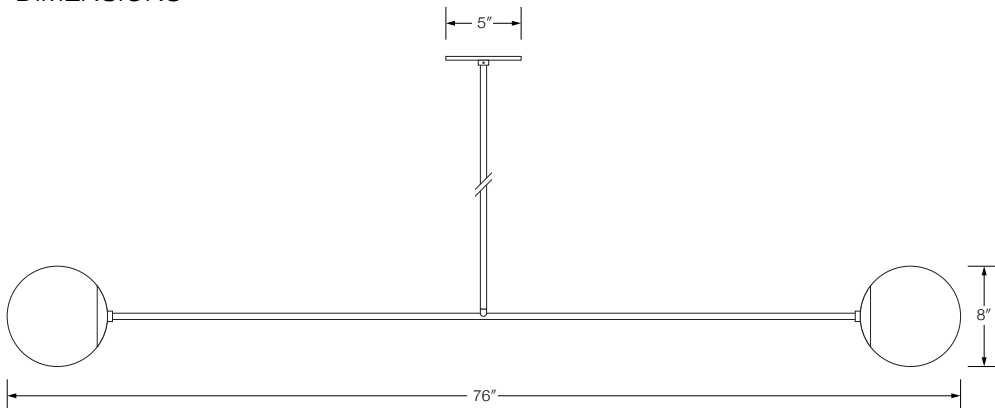

Materials
Powder coated steel and aluminum
Glass

Dimensions
76" W
8" Globes

Drop Options
6", 12", 18", 24", 30", 36"
Additional stems can be purchased and combined for longer drop options

Specifications
Hardwired fixture
Mounts to standard junction box
120V / Medium base sockets

Lighting
(2)10W LED A19 bulbs
(not included)
Recommended bulbs: LED A19

SKU	Color
OBL-BLK	● Black
OBL-WHT	○ White
OBL-GRY	● Grey

Canopy Dimensions
5" Dia x 0.25" H

MADE IN OHIO

Pictured: BOBL-BLK

DIMENSIONS

Measure twice, cut sheet once!