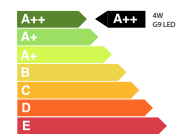

DESIGN NOTES

There's a satisfying action in the tactile brass toggle switch that would be impossible to replicate in lesser materials. You find yourself switching on and off just for the click.

BERT|FRANK RDPL / RDWL / RDTL / RDL

This luminaire is compatible with bulbs of the energy class:

874/2012