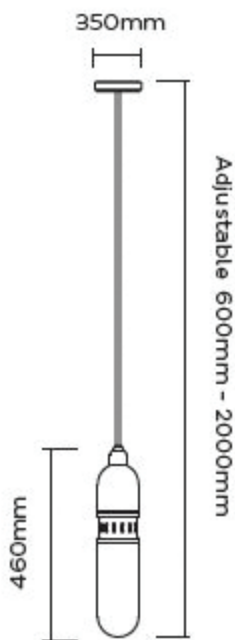

## OCCULO PENDANT LIGHT

BRUSHED BRASS, BRONZED BRASS OR NICKEL

OCC0010 - Occulo Pendant Light, Brushed Brass

OCC0011 - Occulo Pendant Light, Dark Bronze

OCC0012 - Occulo Pendant Light, Satin Nickel

Materials = Brass, Glass

Brushed Brass lacquered as standard

6W / 400lm / 2700k / CRI>80

1x LED E27/26 T-30 lamp (supplied)

non-dimmable / IP20

Weight = 2.5kg net, 3kg gross

Standard lead time = 4 - 6 weeks

Ceiling Canopy = Brushed brass round ceiling canopy H30 x R116mm