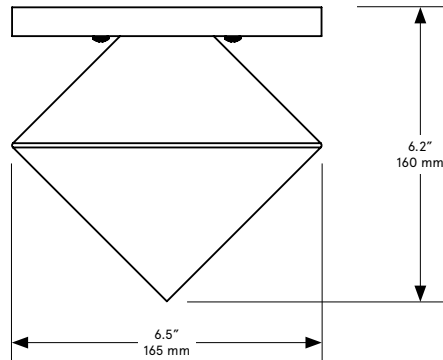

BE C BRITAIN

FKA THEMIS Surface

Lead Time

14 - 16 weeks

Dimensions

6.5 inch diam. x 6.2 inch H
165 mm diam x 160 mm H

Weight

2 lb / 0.9 kg

LED Illumination

G9 LED bulb
ELV dimming
110-120 VAC
2.5 Watt
240 Lumens
2700 Kelvin
220-240
4 Watt
250 Lumens
3000 Kelvin

Suspension

Mounts directly to electrical junction box

Canopy

6.5 x 0.6 inch round in metal finish

Wiring

Direct 120 / 240 VAC line voltage connection
Requires an Electronic Low-Voltage dimmer switch

Electrical - Total

110-120 VAC
Wattage: 2.5 Watt
Lumens: 240
220-240 VAC
Wattage: 4 Watt
Lumens: 250

Materials

Finished Brass, Glass globes

Standard Finishes

Brushed Brass
Oil-Rubbed Bronze
Satin Nickel
Nickel Brass Contrast

Special Order Finishes

Polished Brass
Medium Antique Brass
Polished Nickel
Dark Pewter
Polished Black Nickel
Polished Copper
Smoky Copper

Globe Colors

White, Ivory, Soft Pink, Grey.
Other colors upon request.

Bracket Finish

White Marble

UL / cUL Listed. CE Certified.