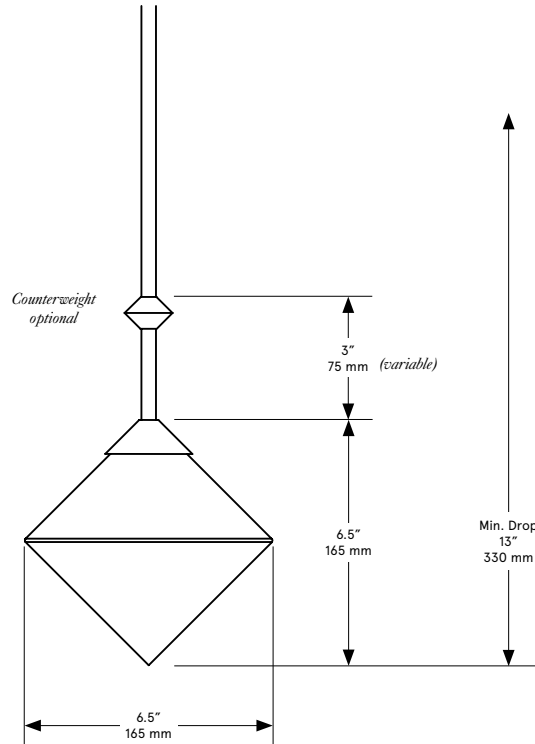

BE C BRITAIN

FKA THEMIS Pendant

Lead Time

14 - 16 weeks

Dimensions

6.5 inch diam. x 6.5 inch H
165 mm diam x 165 mm H

Weight

4 lb / 1.8 kg

LED Illumination

G9 LED bulb
ELV dimming
110-120 VAC
2.5 Watt
240 Lumens
2700 Kelvin
220-240
4 Watt
250 Lumens
3000 Kelvin

Suspension

1/8 IP brass stem with matching metal finish up to 35 inch length included with fixture.
Length up to 95 inches available for additional cost.

Canopy

5 x 0.25 inch (127 x 6 mm) round in matching metal finish

Wiring

Direct 120 / 240 VAC line voltage connection
Requires an Electronic Low-Voltage dimmer switch

Electrical - Total

110-120 VAC
Wattage: 2.5 Watt
Lumens: 240
220-240 VAC
Wattage: 4 Watt
Lumens: 250

Globe Colors

White, Ivory, Soft Pink, Grey.
Other colors upon request.

Bracket Finish

White Marble

UL / cUL Listed. CE Certified.