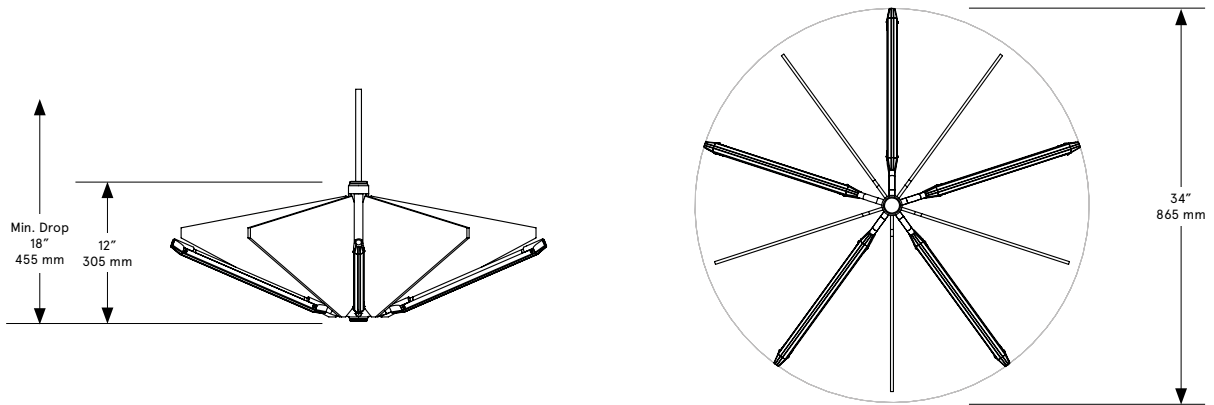

BE C BRITAIN

ECHO Short

Lead Time

14 - 16 weeks

Dimensions

34 inch diam. x 12 inch H
865 mm diam. x 305 mm H

Weight

263 lb / 10.4 kg

LED Illumination

24 VDC T5 LED tube
2700 Kelvin
90 CRI

Electrical

Wattage: 15 Watt
Lumens: 1200 Lumens
110 - 240 VAC
277 VAC upon request

Installation - Standard

Locally mounted driver
120V Dimming: C-L (Lutron) switching
240V Dimming: 0-10V wireless (Lutron Pico)
Canopy: 8 x 1.6255 inch (203 x 41 mm) round
in matching metal finish

Installation - Alternate

Remotely mounted driver
120V Dimming: C-L (Lutron) switching
240V Dimming: 0-10V hardwired
Canopy: 5 x 0.25 inch (127 x 6 mm) round
in matching metal finish

Please inquire for detailed electrical specs

Suspension

1/8 IP all-thread stem clad in brass tubing
with matching metal finish up to 35 inch /
890 mm length included with fixture.
Length up to 95 inches / 2415 mm available
for additional cost.

Materials