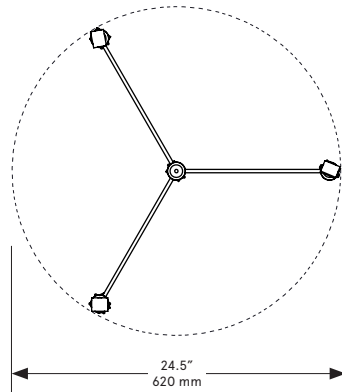

BEC BRITAIN

PLAN

FRONT

SIDE

Aries IV.I (4.1)

Lead Time

14 - 16 weeks

Dimensions

24.5 inch diam. x 11 inch H
620 mm diam. x 280 mm H

Weight

2.5 lb / 0.6 kg

LED Illumination

24 VDC LED PCB
0-10V dimming
2700 Kelvin

Electrical

Wattage: 9.8 Watt
Lumens: 1176 Lumens
110 - 240 VAC
277 VAC upon request

Installation - Standard

Locally mounted driver
120V Dimming: C-L (Lutron) switching
240V Dimming: 0-10V wireless (Lutron Pico)
Canopy: 9.25 x 1.6255 inch (235 x 41 mm) round
in matching metal finish

Installation - Alternate