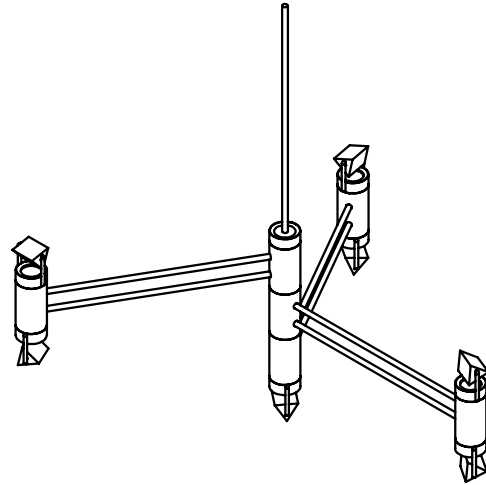

BEC BRITAIN

PLAN

FRONT

SIDE

Aries IV.I (4.1)

Lead Time

14 - 16 weeks

Dimensions

24.5 inch diam. x 11 inch H
620 mm diam. x 280 mm H

Weight

2.5 lb / 0.6 kg

LED Illumination

24 VDC LED PCB
0-10V dimming
2700 Kelvin

Electrical

Wattage: 9.8 Watt
Lumens: 1176 Lumens
110 - 240 VAC
277 VAC upon request

Installation - Standard

Locally mounted driver
120V Dimming: C-L (Lutron) switching
240V Dimming: 0-10V wireless (Lutron Pico)
Canopy: 9.25 x 1.6255 inch (235 x 41 mm) round
in matching metal finish

Installation - Alternate

Suspension / Wiring

One 24V low voltage power / suspension
cable to electrical connection.
Aircraft cable to ceiling-mounted adjustable
fasteners.
Variable suspension height.

UL / cUL Listed

Materials

Finished Aluminum
Clear Glass Prism