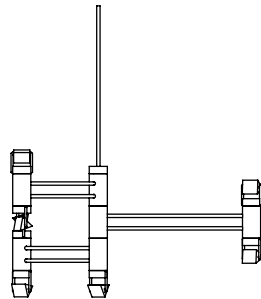

BEC BRITAIN

PLAN

FRONT

SIDE

Aries IV.I (4.1)

Lead Time

14 - 16 weeks

Dimensions

24.5 inch diam. x 11 inch H
620 mm diam. x 280 mm H

Weight

2.5 lb / 0.6 kg

LED Illumination

24 VDC LED PCB
0-10V dimming
2700 Kelvin

Electrical

Wattage: 9.8 Watt
Lumens: 1176 Lumens
110 - 240 VAC
277 VAC upon request

Installation - Standard

Locally mounted driver
120V Dimming: C-L (Lutron) switching
240V Dimming: 0-10V wireless (Lutron Pico)
Canopy: 9.25 x 1.6255 inch (235 x 41 mm) round
in matching metal finish

Installation - Alternate