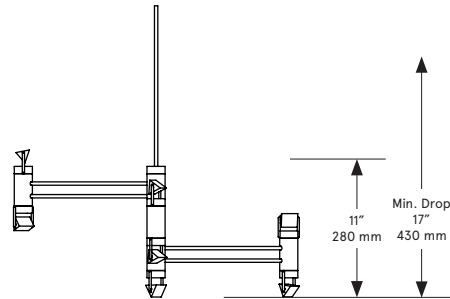

BEC BRITAIN

PLAN

FRONT

SIDE

Aries IV.I (4.1)

Lead Time

14 - 16 weeks

Dimensions

24.5 inch diam. x 11 inch H
620 mm diam. x 280 mm H

Weight

2.5 lb / 0.6 kg

LED Illumination

24 VDC LED PCB
0-10V dimming
2700 Kelvin

Electrical

Wattage: 9.8 Watt
Lumens: 1176 Lumens
110 - 240 VAC
277 VAC upon request

Installation - Standard

Locally mounted driver
120V Dimming: C-L (Lutron) switching
240V Dimming: 0-10V wireless (Lutron Pico)
Canopy: 9.25 x 1.6255 inch (235 x 41 mm) round
in matching metal finish

Installation - Alternate

Remotely mounted driver
120V Dimming: C-L (Lutron) switching
240V Dimming: 0-10V hardwired
Canopy: 5 x 0.25 inch (127 x 6 mm) round
in matching metal finish

Please inquire for detailed electrical specs